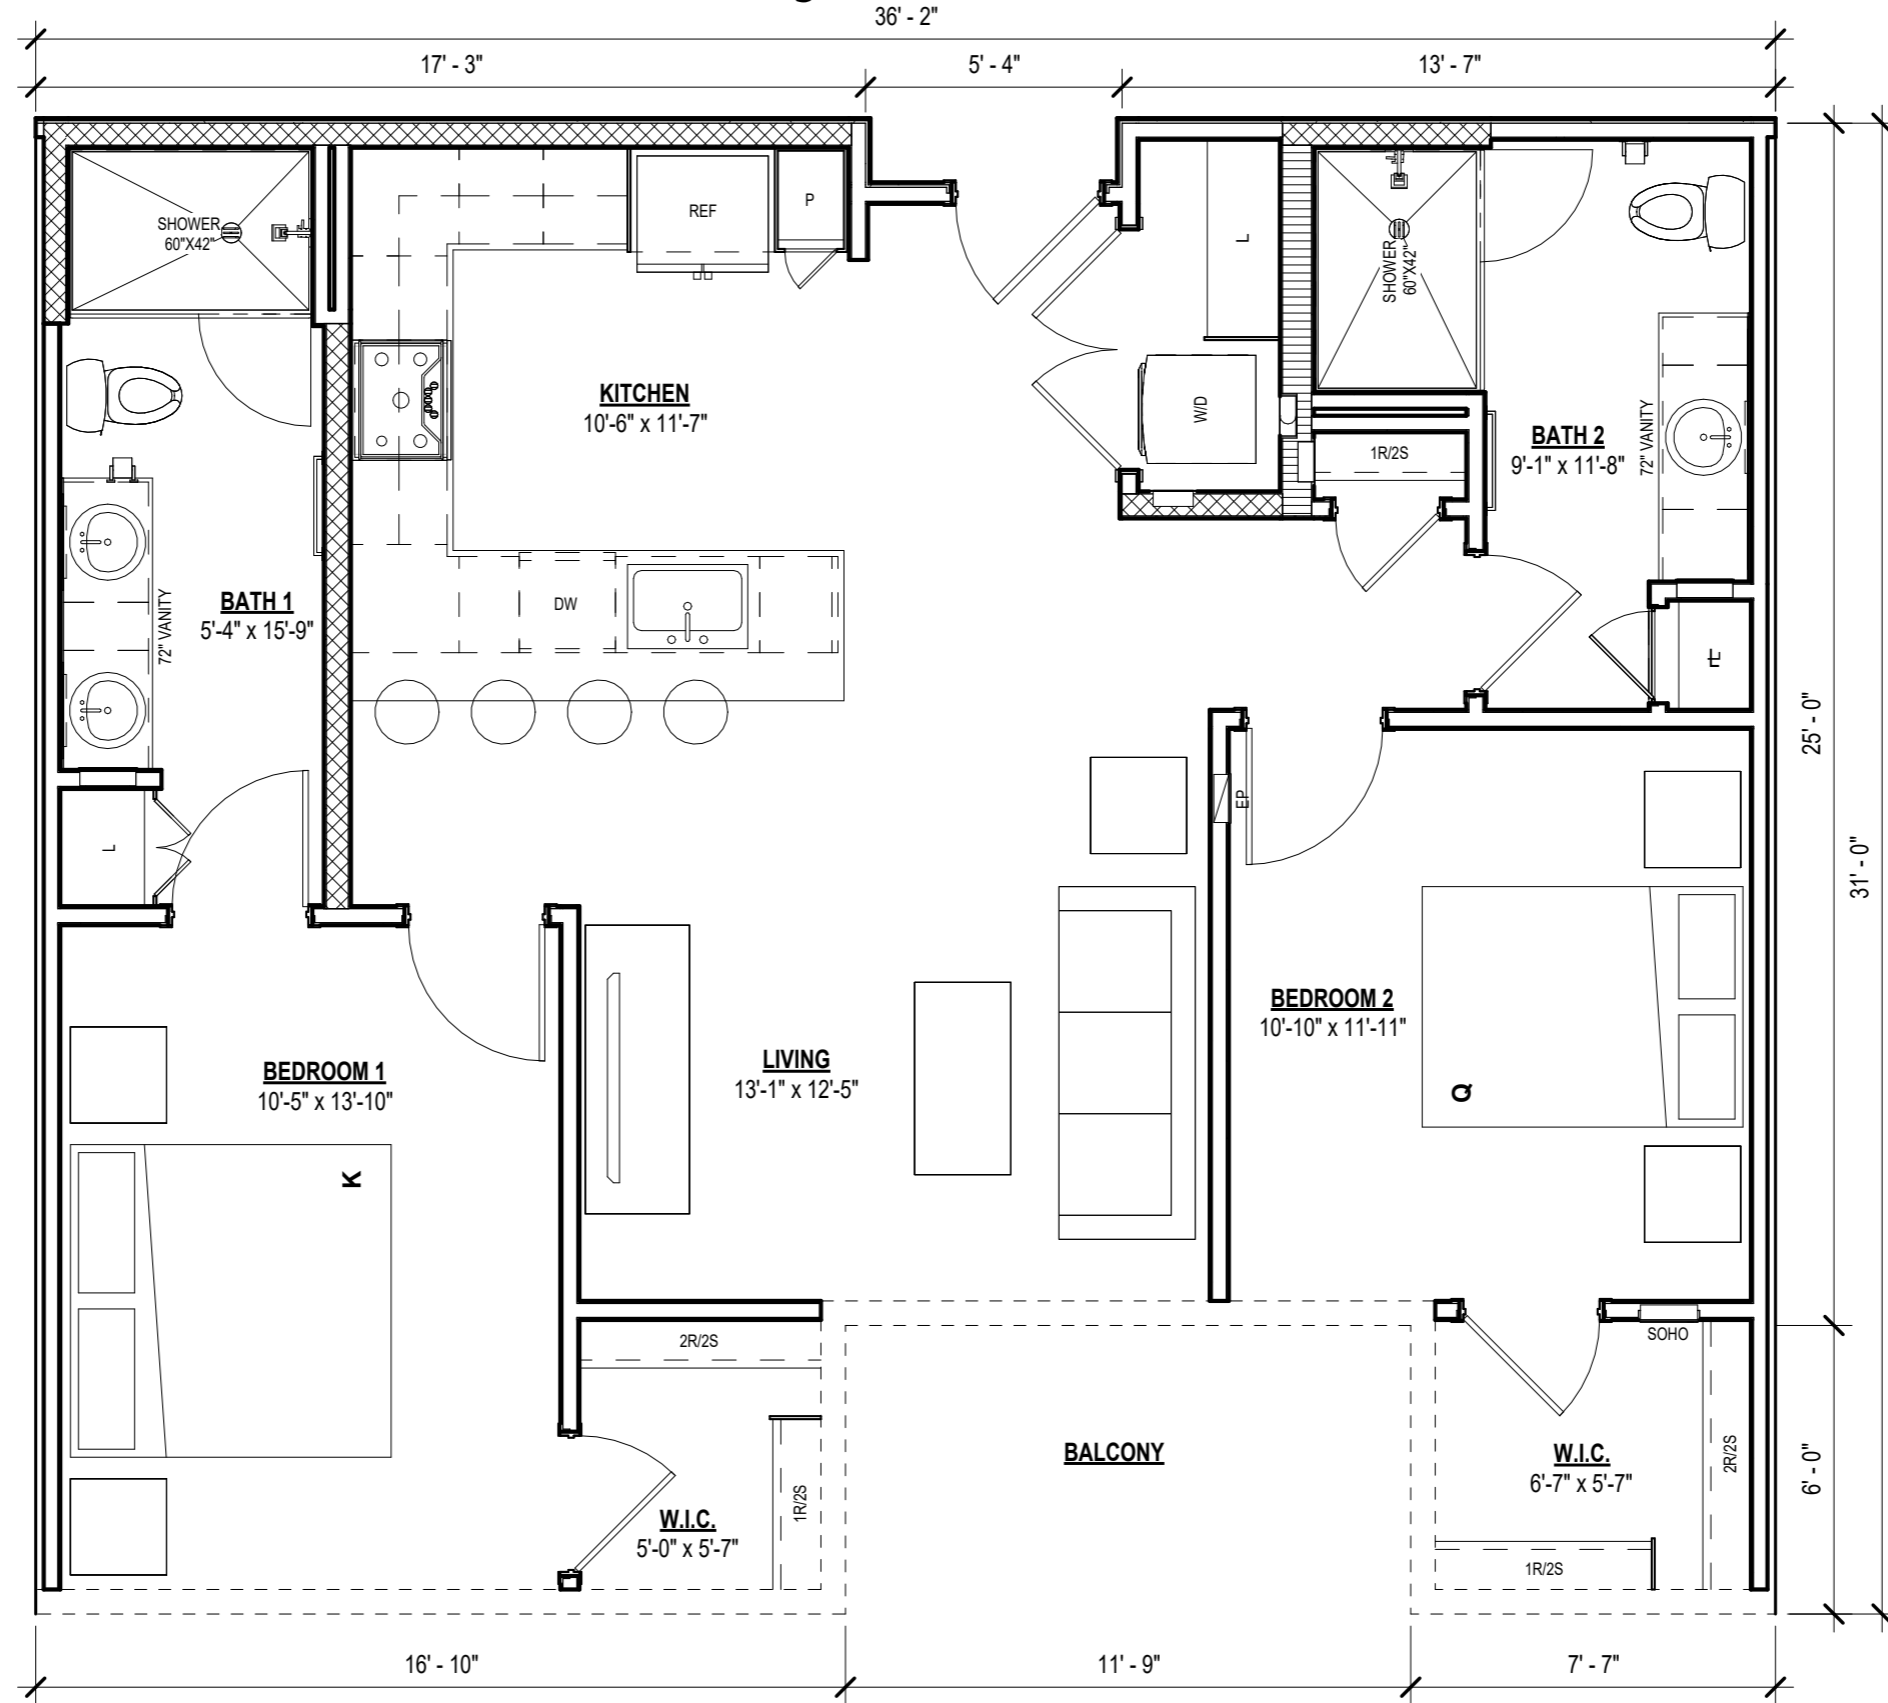

Project Name

UNIT PLAN B1

LIVING	1,028 SF
BALCONY	66 SF
1,094 SF	

SCALE: 1/4" = 1'-0"

Project Name

UNIT PLAN B2

LIVING	1,034 SF
BALCONY	60 SF
	1,094 SF

SCALE: 1/4" = 1'-0"

Project Name

UNIT PLAN B2H

LIVING	1,112 SF
	1,112 SF

Project Name

44' - 2"

UNIT PLAN B3

LIVING	1,298 SF
	1,298 SF

Project Name

UNIT PLAN B5

LIVING	1,214 SF
BALCONY	82 SF
	1,296 SF

SCALE: 1/4" = 1'-0"

Project Name

UNIT PLAN B5H

LIVING	1,214 SF
BALCONY	82 SF
	1,296 SF

SCALE: 1/4" = 1'-0"

Project Name

UNIT PLAN B7

LIVING	1,053 SF
BALCONY	56 SF
TOTAL	1,109 SF

SCALE: 1/4" = 1'-0"

Project Name

UNIT PLAN B1

LIVING	1,021 SF
BALCONY	71 SF
TOTAL	1,092 SF

SCALE: 1/4" = 1'-0"

Project Name