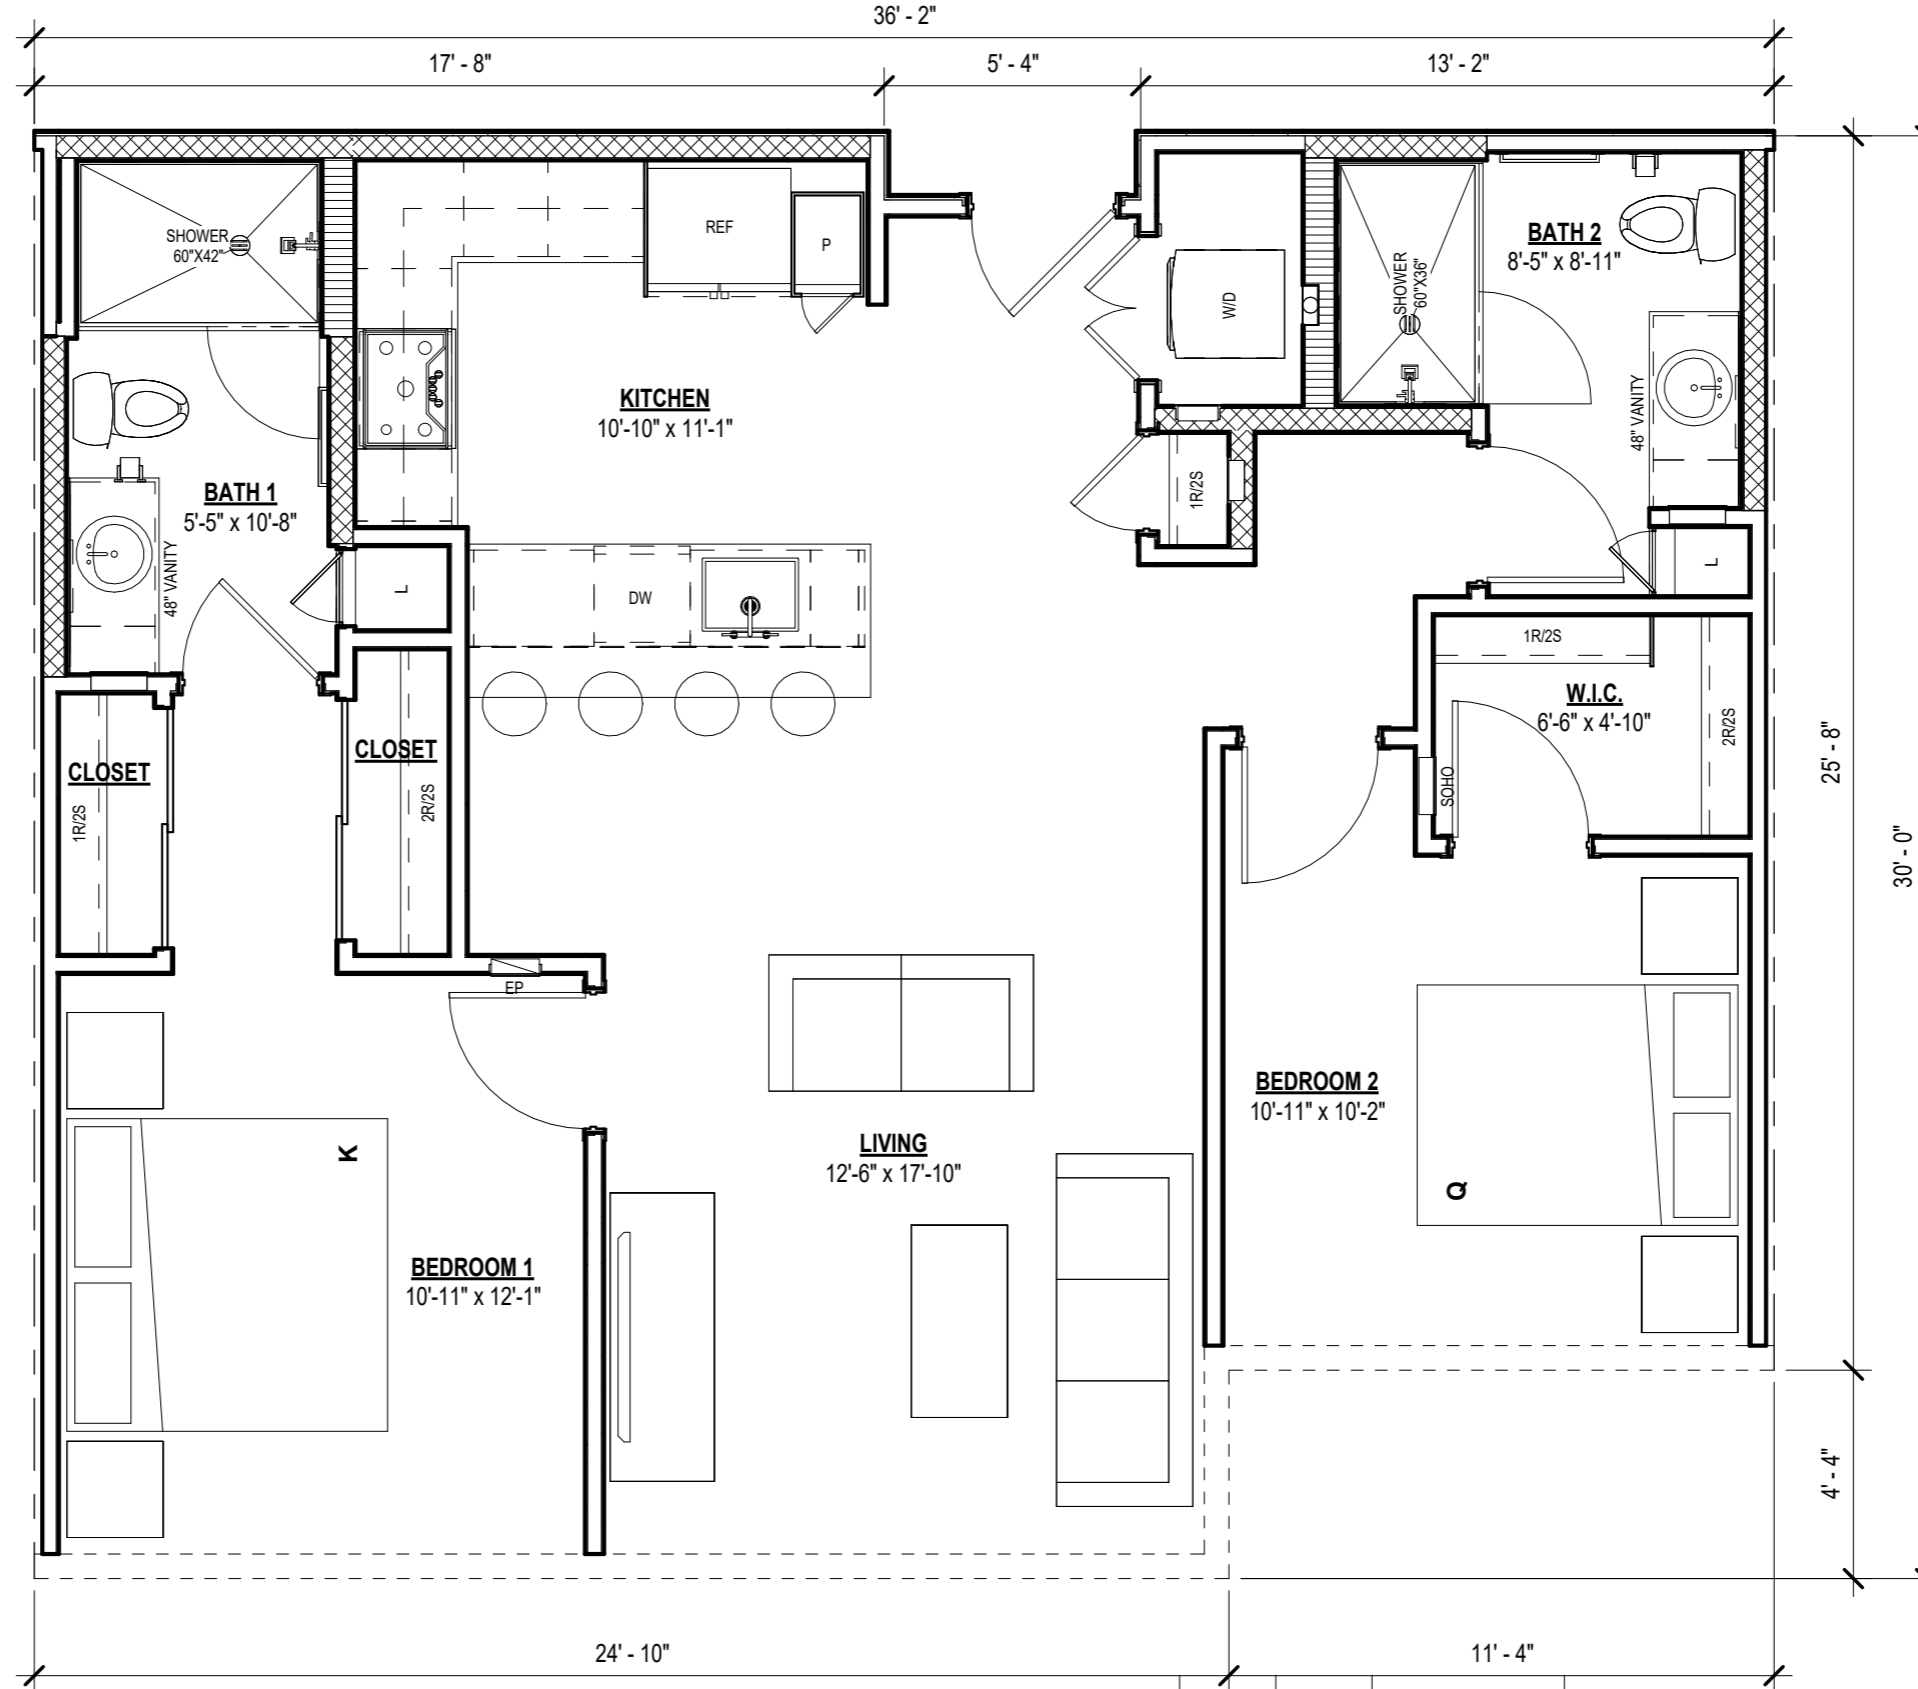

Project Name

UNIT PLAN B1

LIVING	1,028 SF
BALCONY	66 SF
1,094 SF	

SCALE: 1/4" = 1'-0"

Project Name

UNIT PLAN B2

LIVING	1,034 SF
BALCONY	60 SF
	1,094 SF

SCALE: 1/4" = 1'-0"

UNIT PLAN B5

LIVING	1,214 SF
BALCONY	82 SF
	1,296 SF

SCALE: 1/4" = 1'-0"

Project Name

UNIT PLAN B5H

LIVING	1,214 SF
BALCONY	82 SF
	1,296 SF

SCALE: 1/4" = 1'-0"

Project Name

UNIT PLAN B7

LIVING	1,053 SF
BALCONY	56 SF
TOTAL	1,109 SF

SCALE: 1/4" = 1'-0"

Project Name

UNIT PLAN B1

LIVING	1,021 SF
BALCONY	71 SF
TOTAL	1,092 SF

SCALE: 1/4" = 1'-0"

Project Name

UNIT PLAN B2

LIVING	1,008 SF
BALCONY	49 SF
	1,057 SF

SCALE: 1/4" = 1'-0"

Project Name

UNIT PLAN B4

LIVING	976 SF
BALCONY	72 SF
1,048 SF	

SCALE: 1/4" = 1'-0"

Project Name