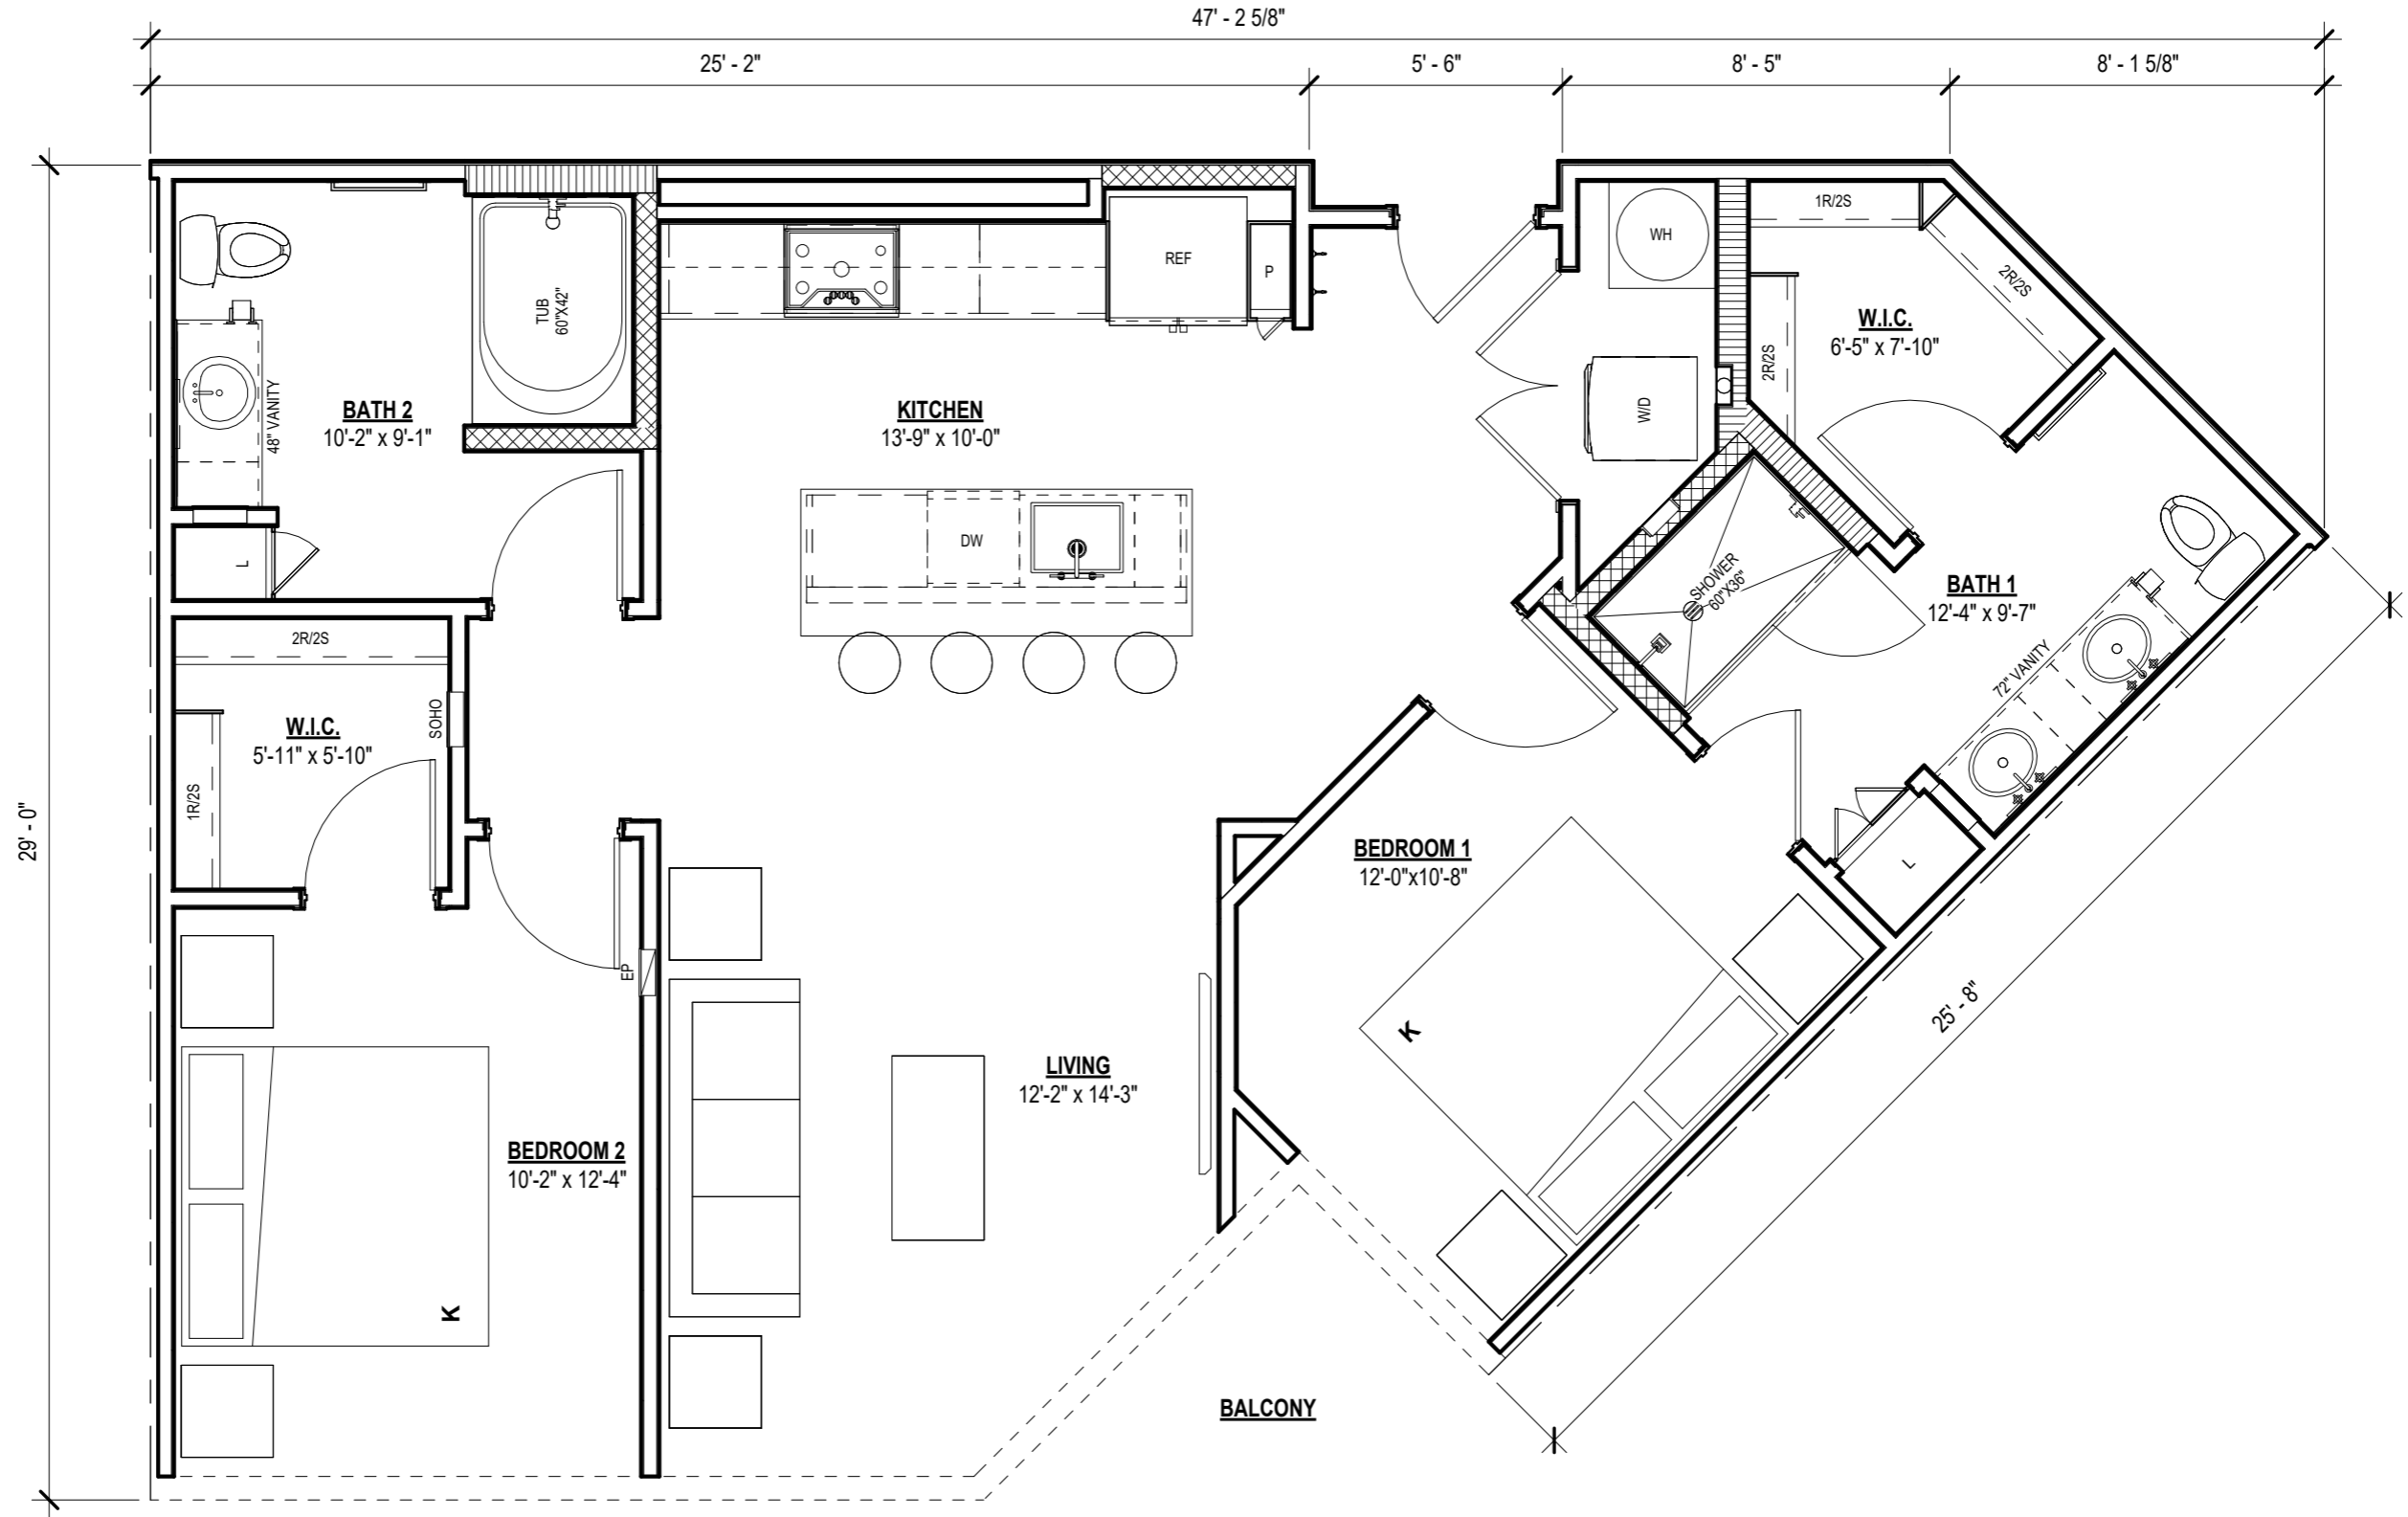

Project Name

UNIT PLAN B1

LIVING	1,028 SF
BALCONY	66 SF
1,094 SF	

SCALE: 1/4" = 1'-0"

Project Name

UNIT PLAN B2

LIVING	1,034 SF
BALCONY	60 SF
	1,094 SF

SCALE: 1/4" = 1'-0"

Project Name

UNIT PLAN B2H

LIVING	1,112 SF
	1,112 SF

Project Name

44' - 2"

UNIT PLAN B3

LIVING	1,298 SF
	1,298 SF

Project Name

UNIT PLAN B5

LIVING	1,214 SF
BALCONY	82 SF
	1,296 SF

SCALE: 1/4" = 1'-0"

Project Name

UNIT PLAN B5H

LIVING	1,214 SF
BALCONY	82 SF
	1,296 SF

SCALE: 1/4" = 1'-0"

Project Name

UNIT PLAN B7

LIVING	1,053 SF
BALCONY	56 SF
TOTAL	1,109 SF

SCALE: 1/4" = 1'-0"

Project Name

UNIT PLAN B1

LIVING	1,021 SF
BALCONY	71 SF
TOTAL	1,092 SF

SCALE: 1/4" = 1'-0"

Project Name