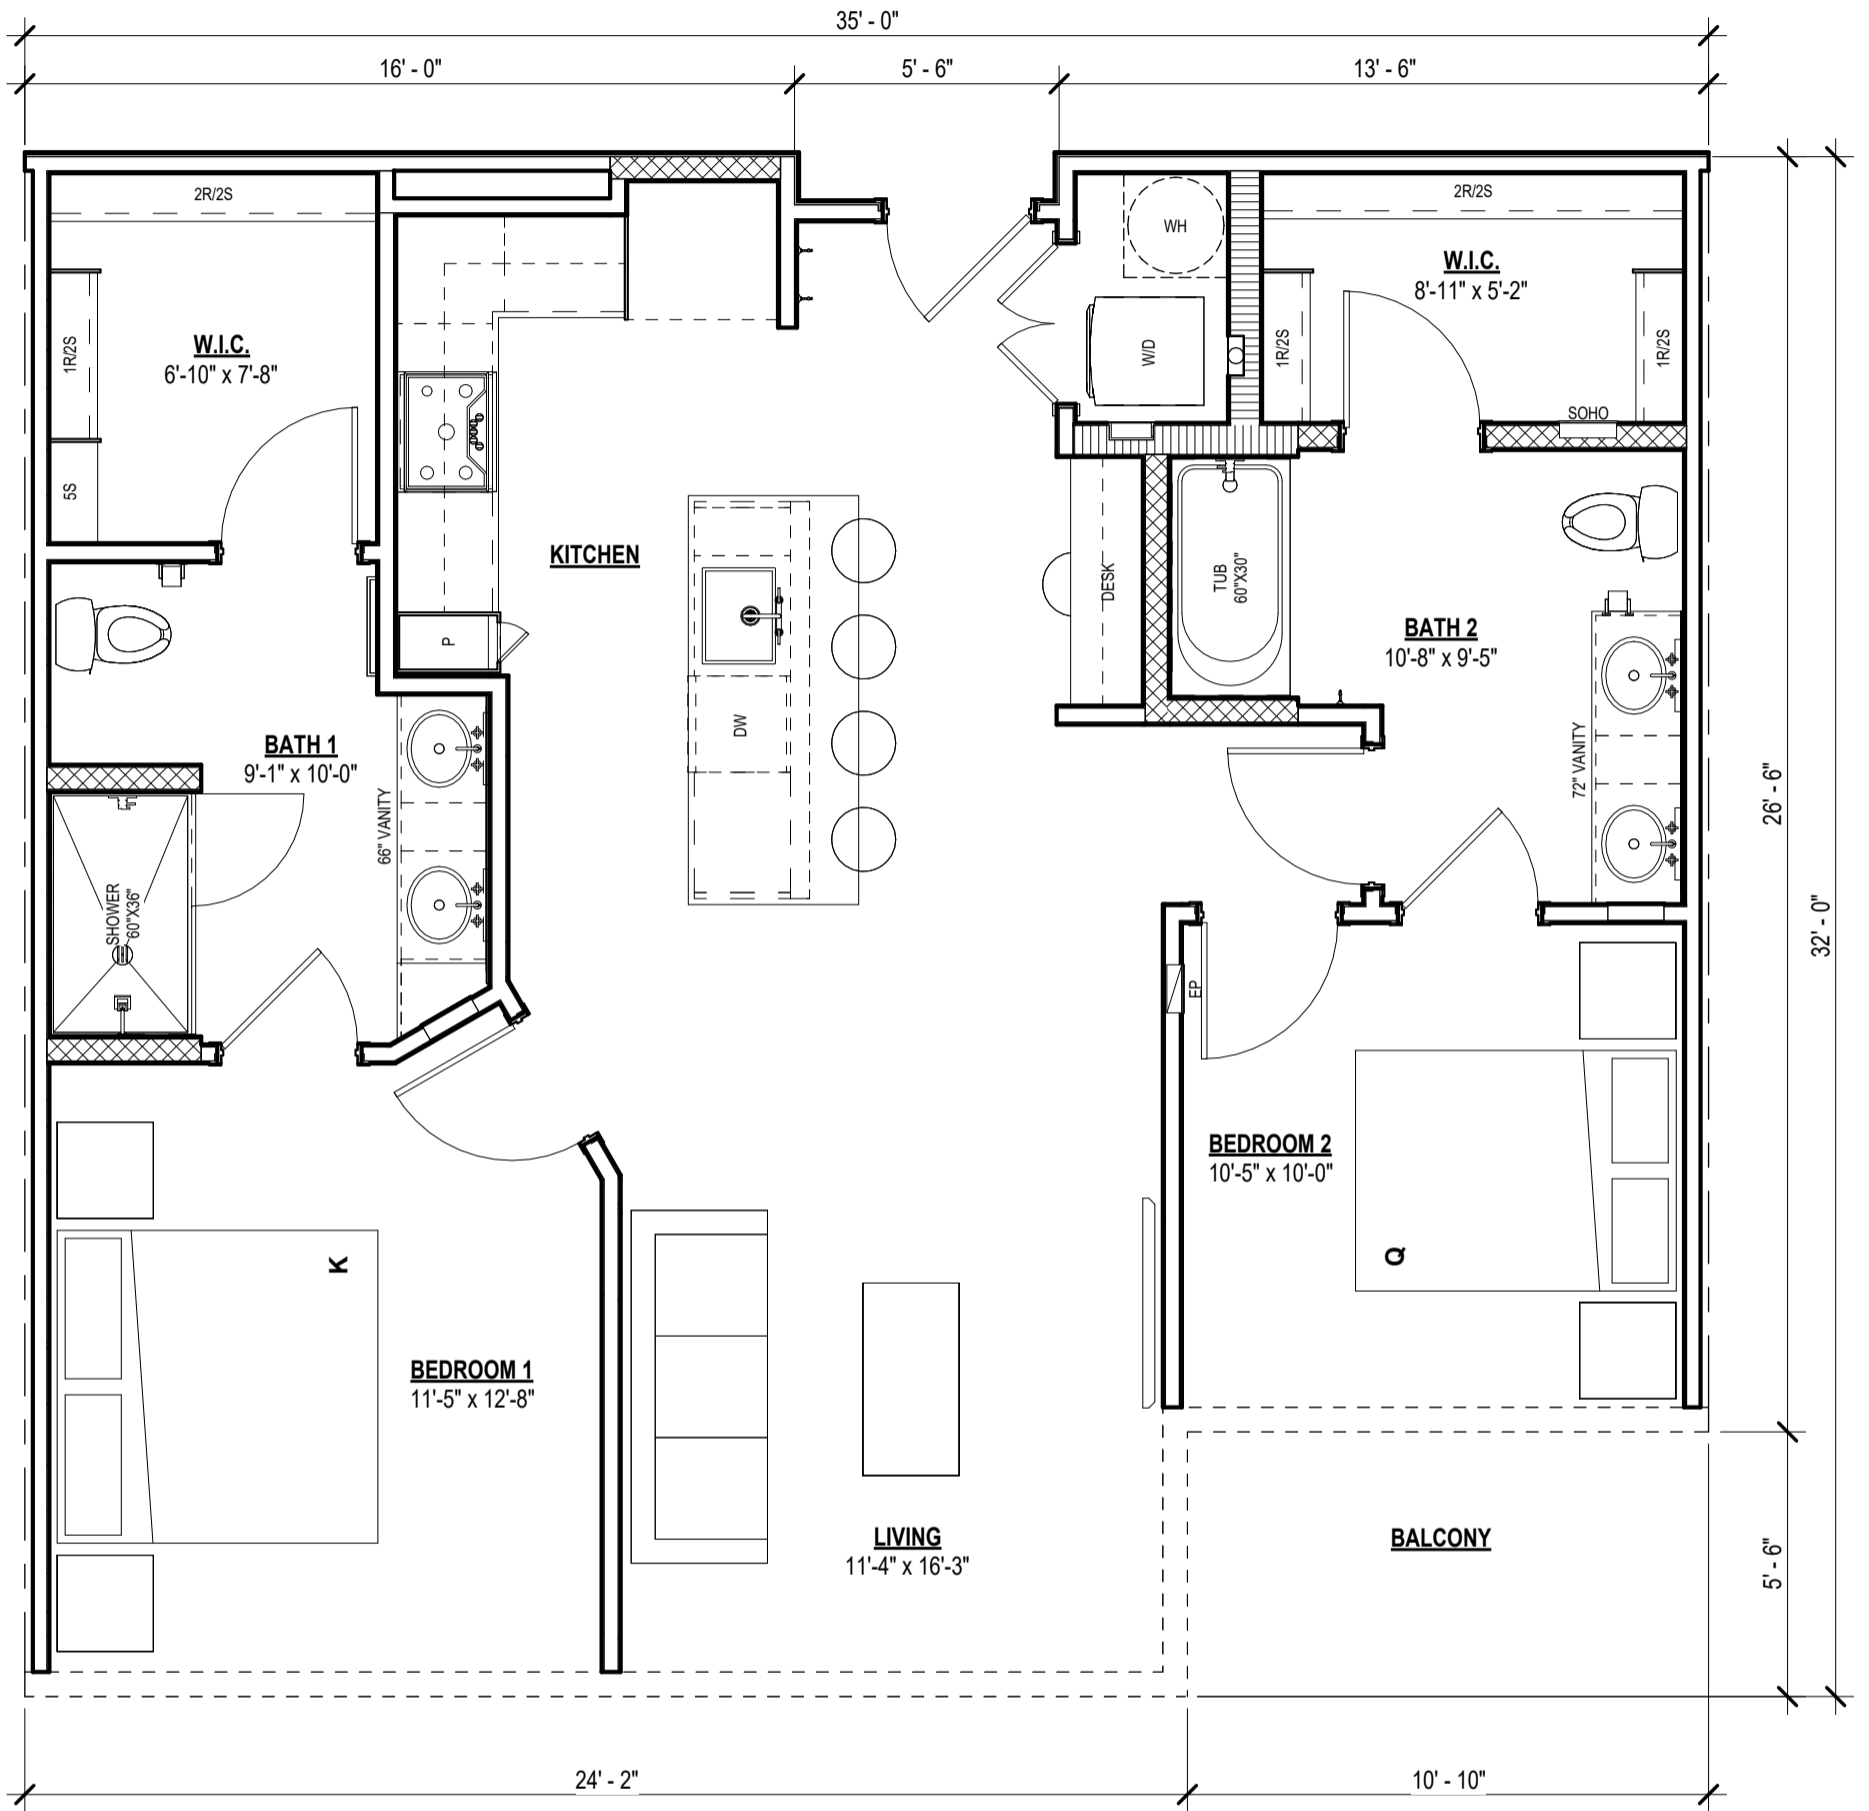

Project Name

UNIT PLAN B1

LIVING	1,028 SF
BALCONY	66 SF
1,094 SF	

SCALE: 1/4" = 1'-0"

Project Name

UNIT PLAN B2

LIVING	1,034 SF
BALCONY	60 SF
	1,094 SF

SCALE: 1/4" = 1'-0"

Project Name

UNIT PLAN B2H

LIVING	1,112 SF
	1,112 SF

Project Name

44' - 2"

UNIT PLAN B3

LIVING	1,298 SF
	1,298 SF

Project Name

UNIT PLAN B5

LIVING	1,214 SF
BALCONY	82 SF
	1,296 SF

SCALE: 1/4" = 1'-0"

Project Name

UNIT PLAN B5H

LIVING	1,214 SF
BALCONY	82 SF
	1,296 SF

SCALE: 1/4" = 1'-0"

Project Name

UNIT PLAN B7

LIVING	1,053 SF
BALCONY	56 SF
TOTAL	1,109 SF

SCALE: 1/4" = 1'-0"

Project Name

UNIT PLAN B1

LIVING	1,021 SF
BALCONY	71 SF
TOTAL	1,092 SF

SCALE: 1/4" = 1'-0"

Project Name