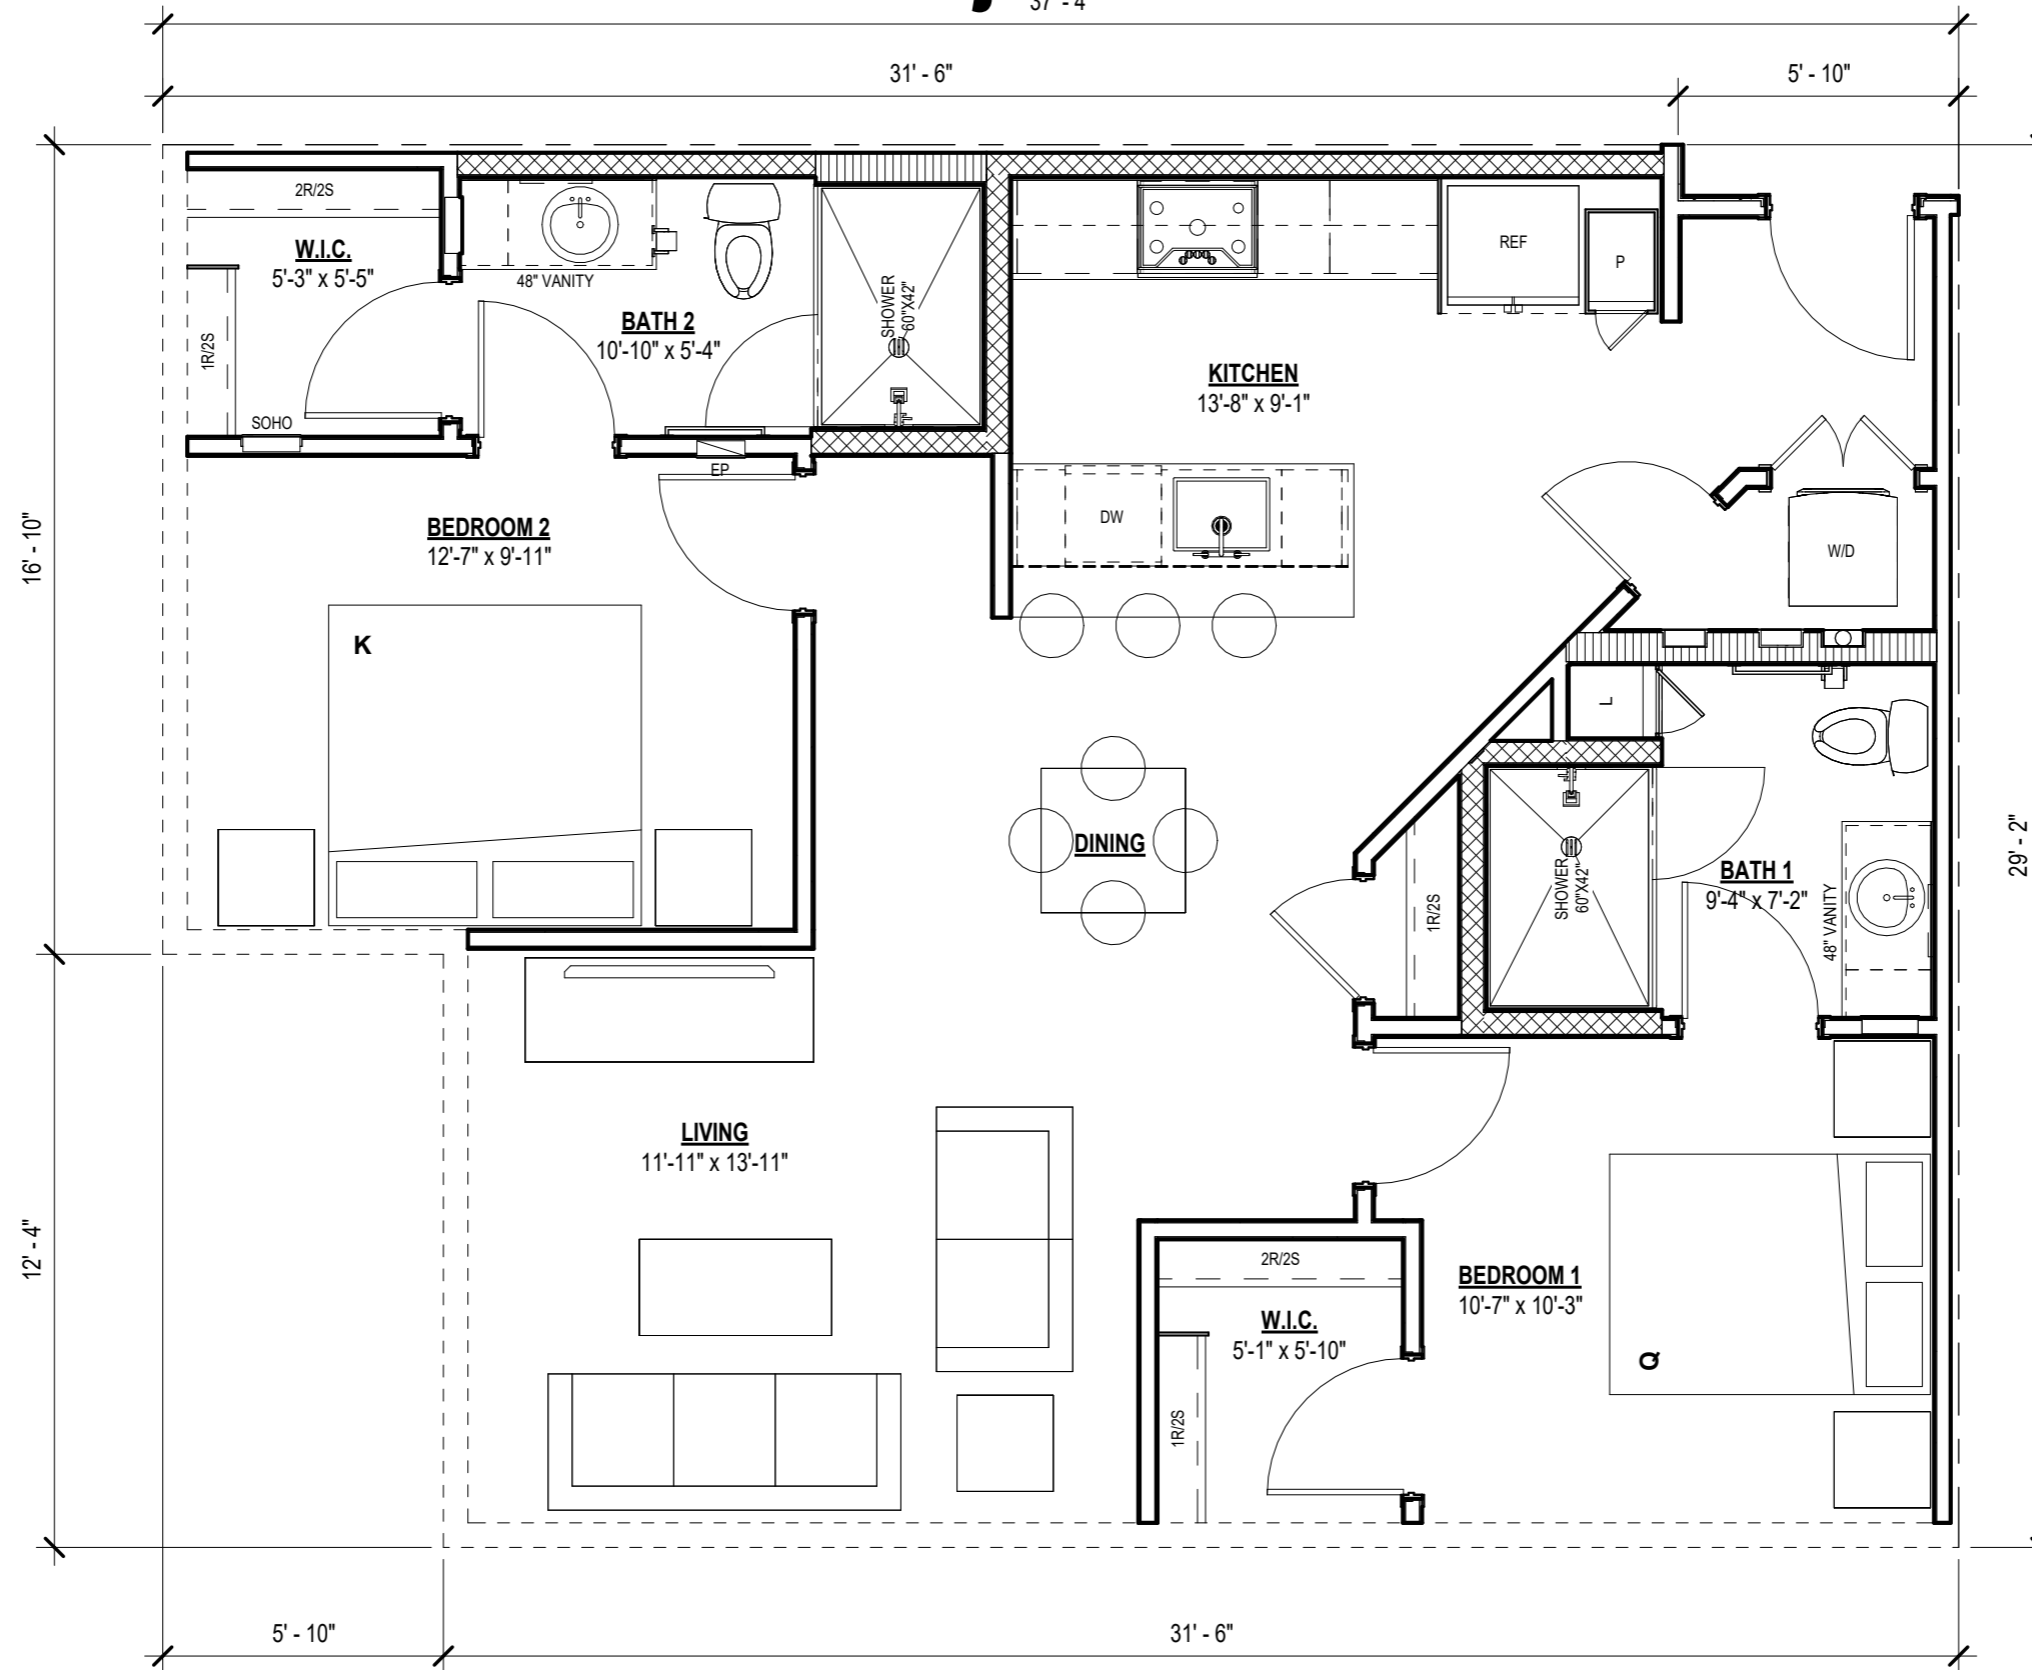

Project Name

UNIT PLAN B1

LIVING	1,028 SF
BALCONY	66 SF
1,094 SF	

SCALE: 1/4" = 1'-0"

Project Name

UNIT PLAN B2

LIVING	1,034 SF
BALCONY	60 SF
	1,094 SF

SCALE: 1/4" = 1'-0"

UNIT PLAN B5

LIVING	1,214 SF
BALCONY	82 SF
	1,296 SF

SCALE: 1/4" = 1'-0"

Project Name

UNIT PLAN B5H

LIVING	1,214 SF
BALCONY	82 SF
	1,296 SF

SCALE: 1/4" = 1'-0"

Project Name

UNIT PLAN B7

LIVING	1,053 SF
BALCONY	56 SF
TOTAL	1,109 SF

SCALE: 1/4" = 1'-0"

Project Name

UNIT PLAN B1

LIVING	1,021 SF
BALCONY	71 SF
TOTAL	1,092 SF

SCALE: 1/4" = 1'-0"

Project Name

UNIT PLAN B2

LIVING	1,008 SF
BALCONY	49 SF
	1,057 SF

SCALE: 1/4" = 1'-0"

Project Name

UNIT PLAN B4

LIVING	976 SF
BALCONY	72 SF
1,048 SF	

SCALE: 1/4" = 1'-0"

Project Name