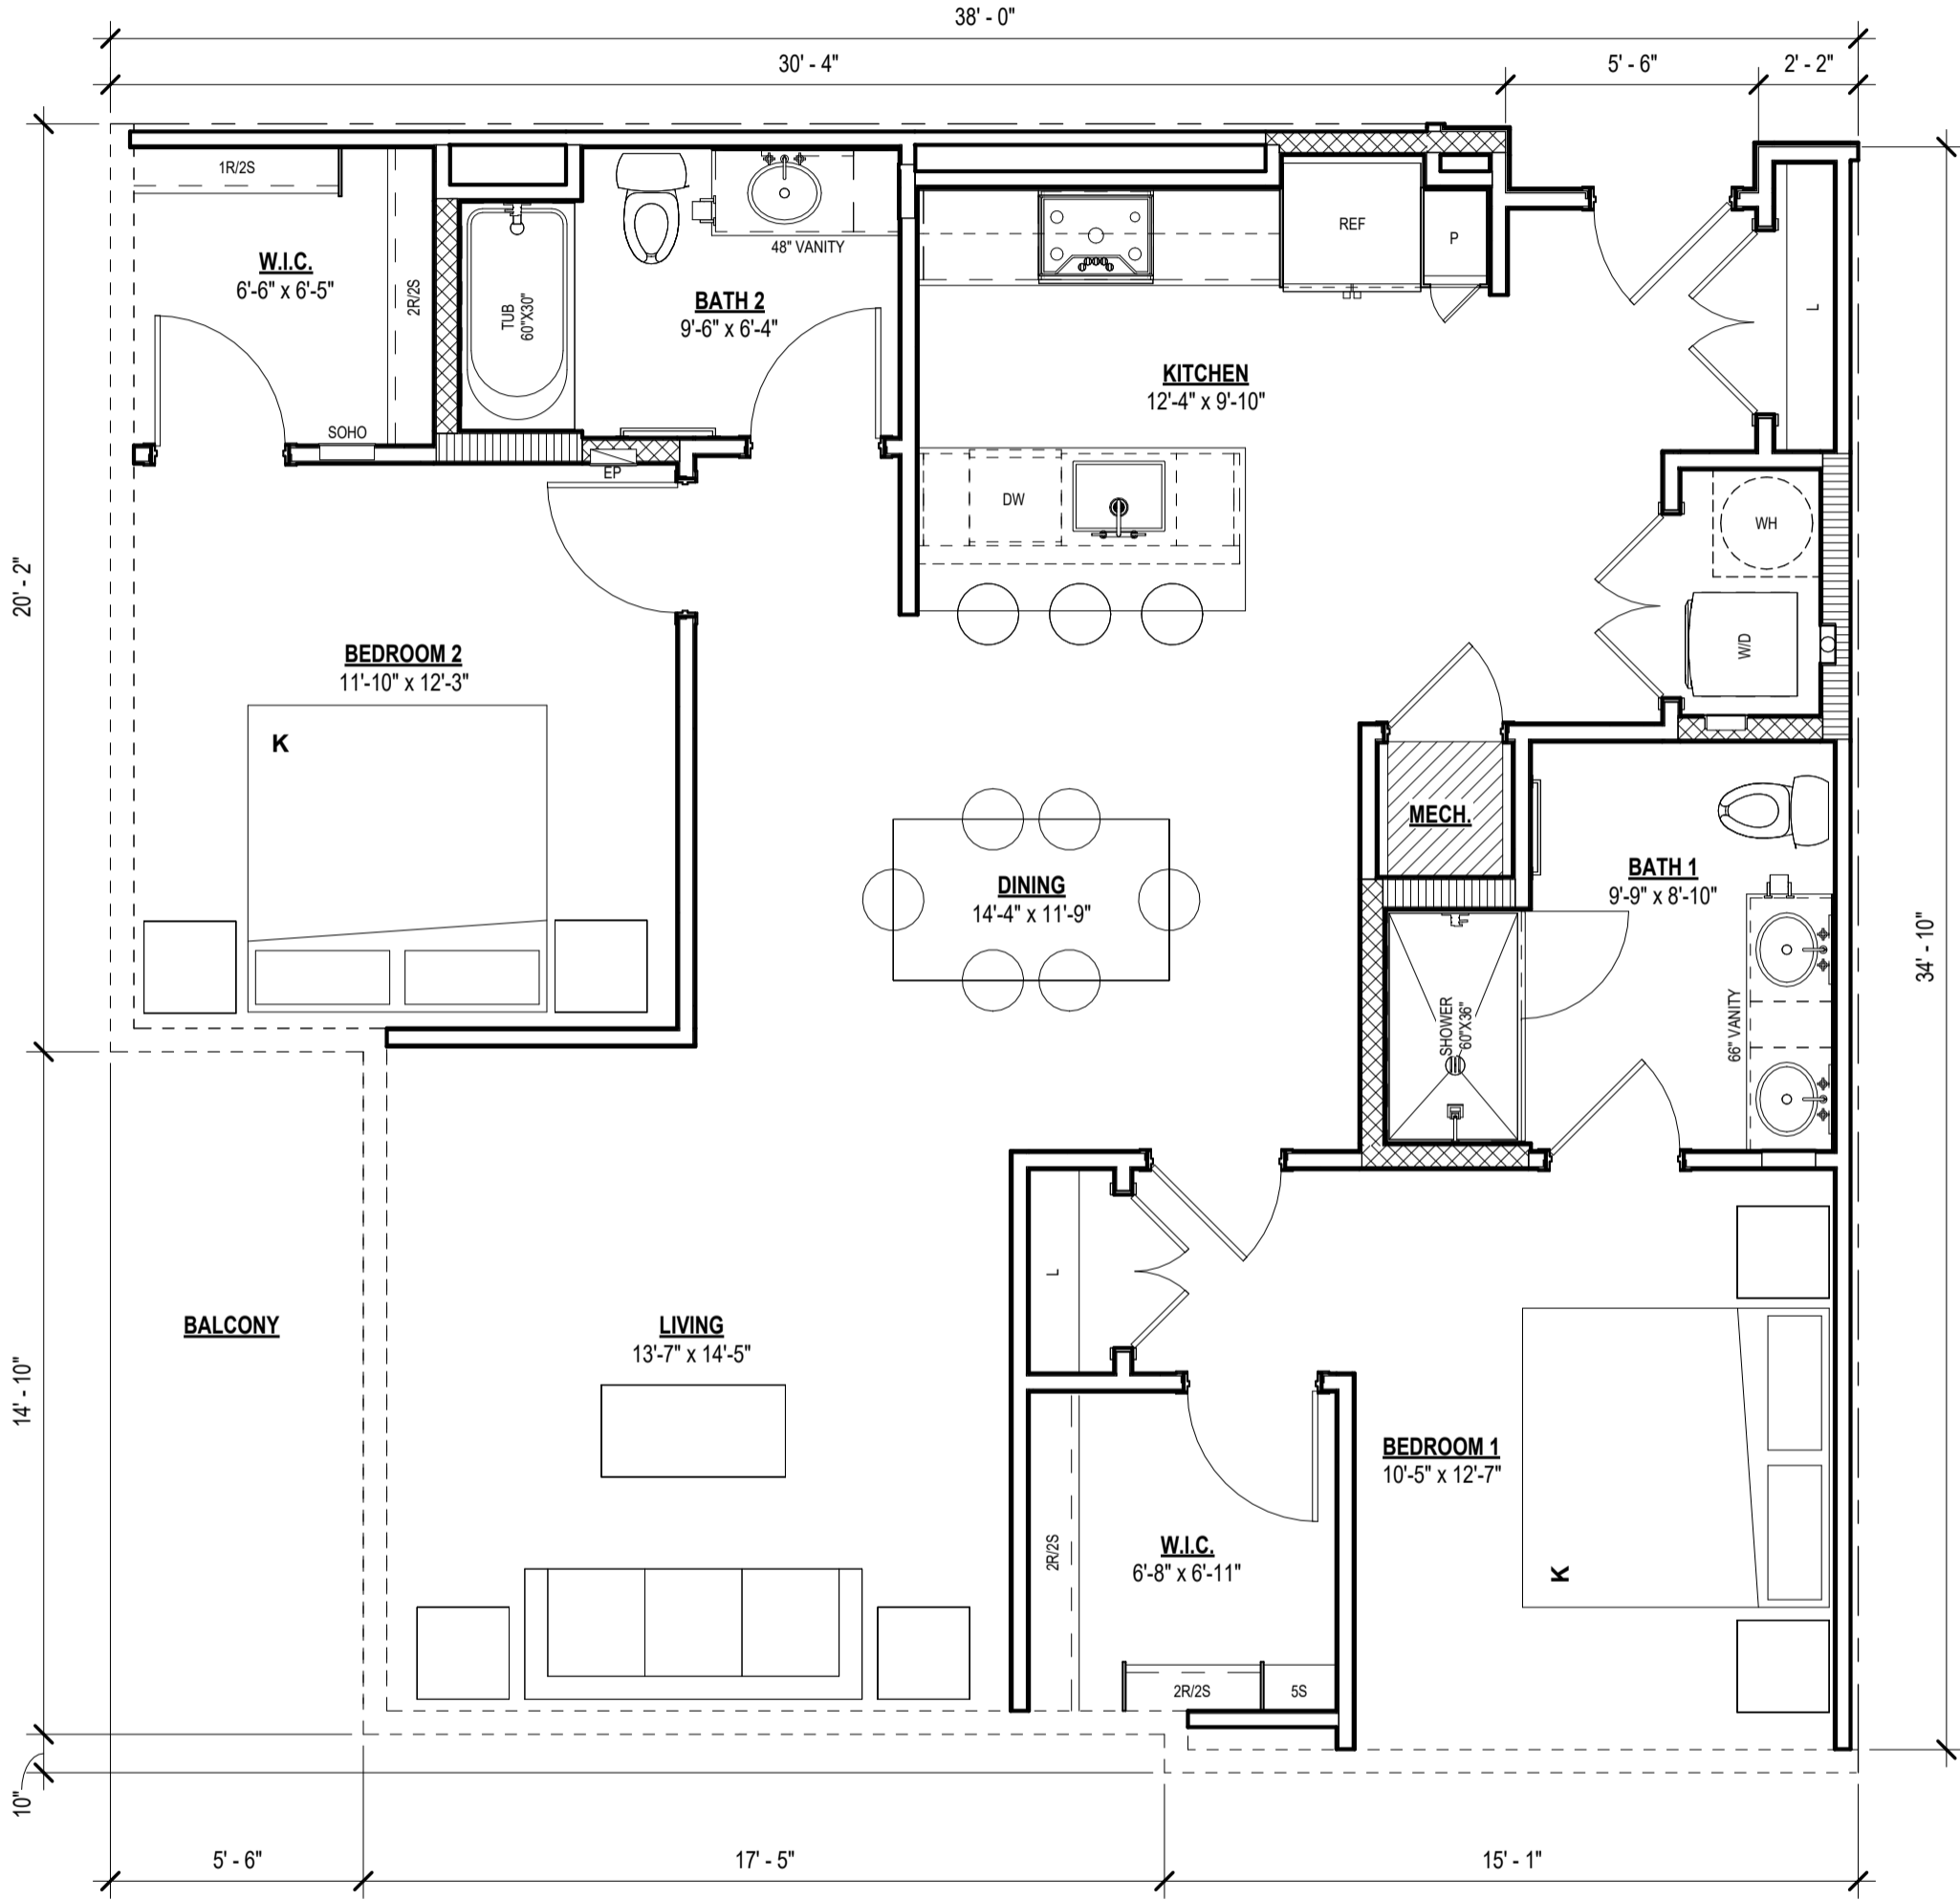

Project Name

UNIT PLAN B1

LIVING	1,028 SF
BALCONY	66 SF
1,094 SF	

SCALE: 1/4" = 1'-0"

Project Name

UNIT PLAN B2

LIVING	1,034 SF
BALCONY	60 SF
	1,094 SF

SCALE: 1/4" = 1'-0"

Project Name

UNIT PLAN B2H

LIVING	1,112 SF
	1,112 SF

Project Name

44' - 2"

UNIT PLAN B3

LIVING	1,298 SF
	1,298 SF

Project Name

UNIT PLAN B5

LIVING	1,214 SF
BALCONY	82 SF
	1,296 SF

SCALE: 1/4" = 1'-0"

Project Name

UNIT PLAN B5H

LIVING	1,214 SF
BALCONY	82 SF
	1,296 SF

SCALE: 1/4" = 1'-0"

Project Name

UNIT PLAN B7

LIVING	1,053 SF
BALCONY	56 SF
TOTAL	1,109 SF

SCALE: 1/4" = 1'-0"

Project Name

UNIT PLAN B1

LIVING	1,021 SF
BALCONY	71 SF
TOTAL	1,092 SF

SCALE: 1/4" = 1'-0"

Project Name