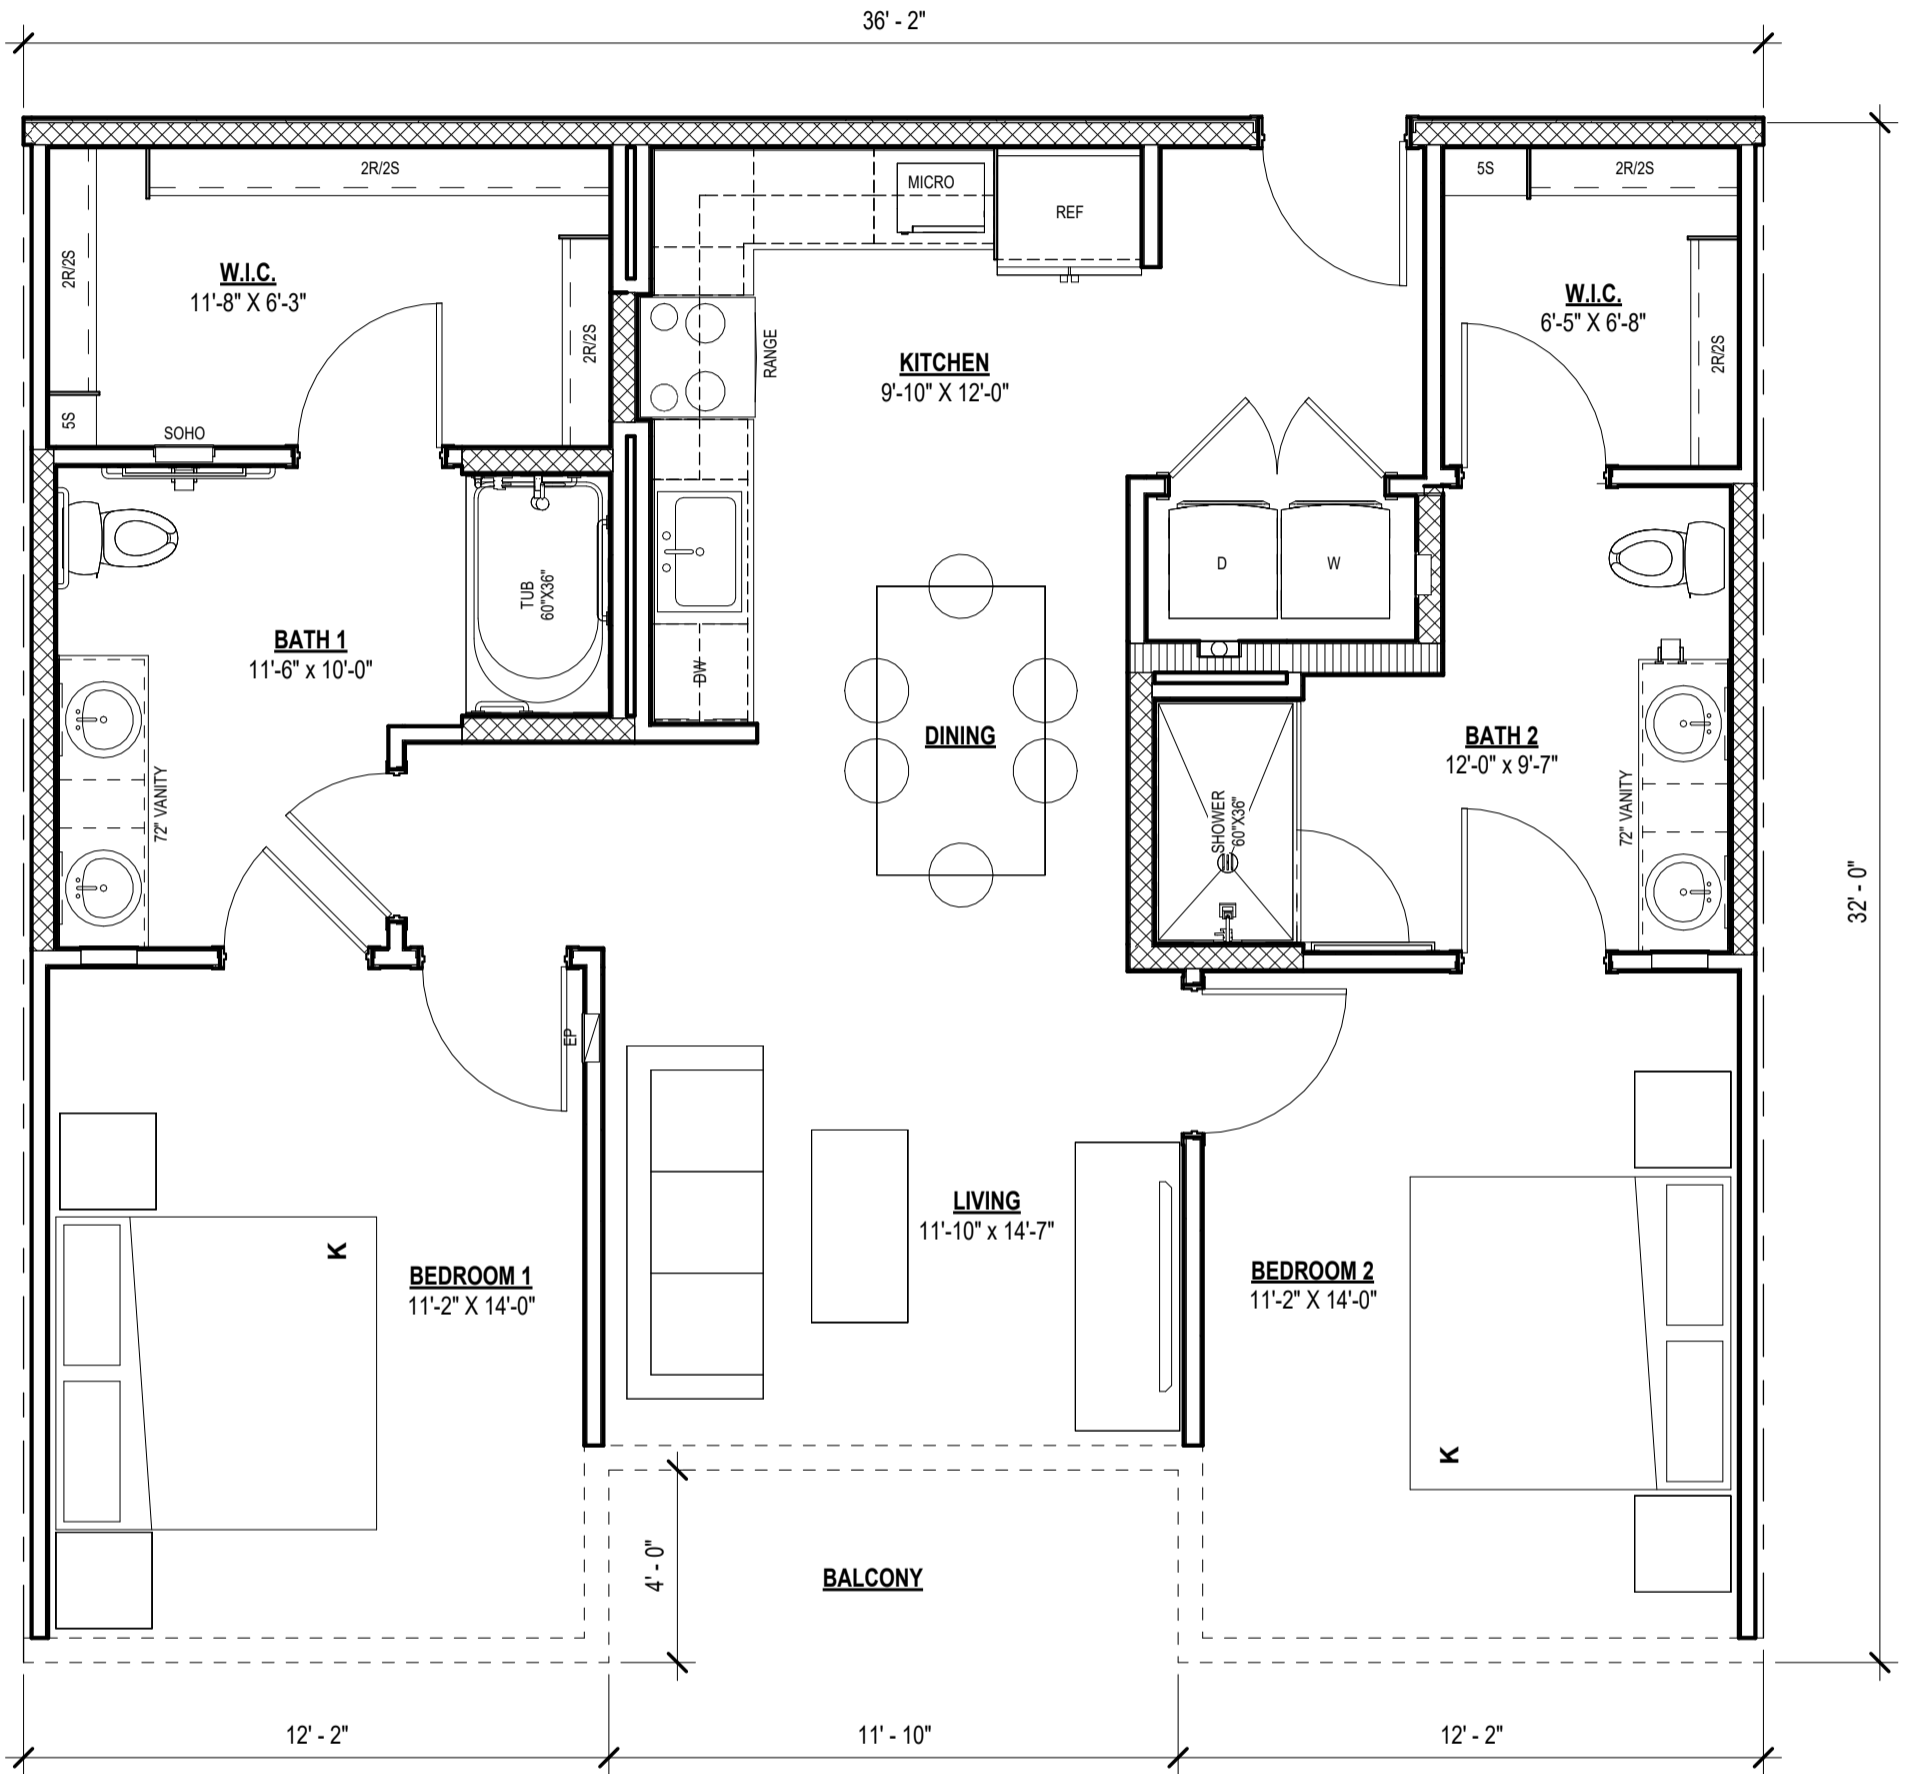

Project Name

UNIT PLAN B1

LIVING	1,028 SF
BALCONY	66 SF
1,094 SF	

SCALE: 1/4" = 1'-0"

Project Name

UNIT PLAN B2

LIVING	1,034 SF
BALCONY	60 SF
	1,094 SF

SCALE: 1/4" = 1'-0"

UNIT PLAN B2

LIVING	1,008 SF
BALCONY	49 SF
	1,057 SF

SCALE: 1/4" = 1'-0"

Project Name

UNIT PLAN B4

LIVING	976 SF
BALCONY	72 SF
1,048 SF	

SCALE: 1/4" = 1'-0"

Project Name

UNIT PLAN B6

LIVING	1,047 SF
BALCONY	94 SF
TOTAL	1,141 SF

SCALE: 1/4" = 1'-0"

Project Name

UNIT PLAN B1

LIVING	978 SF
BALCONY	77 SF
1,055 SF	

SCALE: 1/4" = 1'-0"

Project Name

UNIT PLAN B2

LIVING	1,087 SF
BALCONY	47 SF
1,135 SF	

SCALE: 1/4" = 1'-0"

Project Name

UNIT PLAN B2H

LIVING	1,087 SF
BALCONY	47 SF
	1,135 SF

SCALE: 1/4" = 1'-0"

Project Name