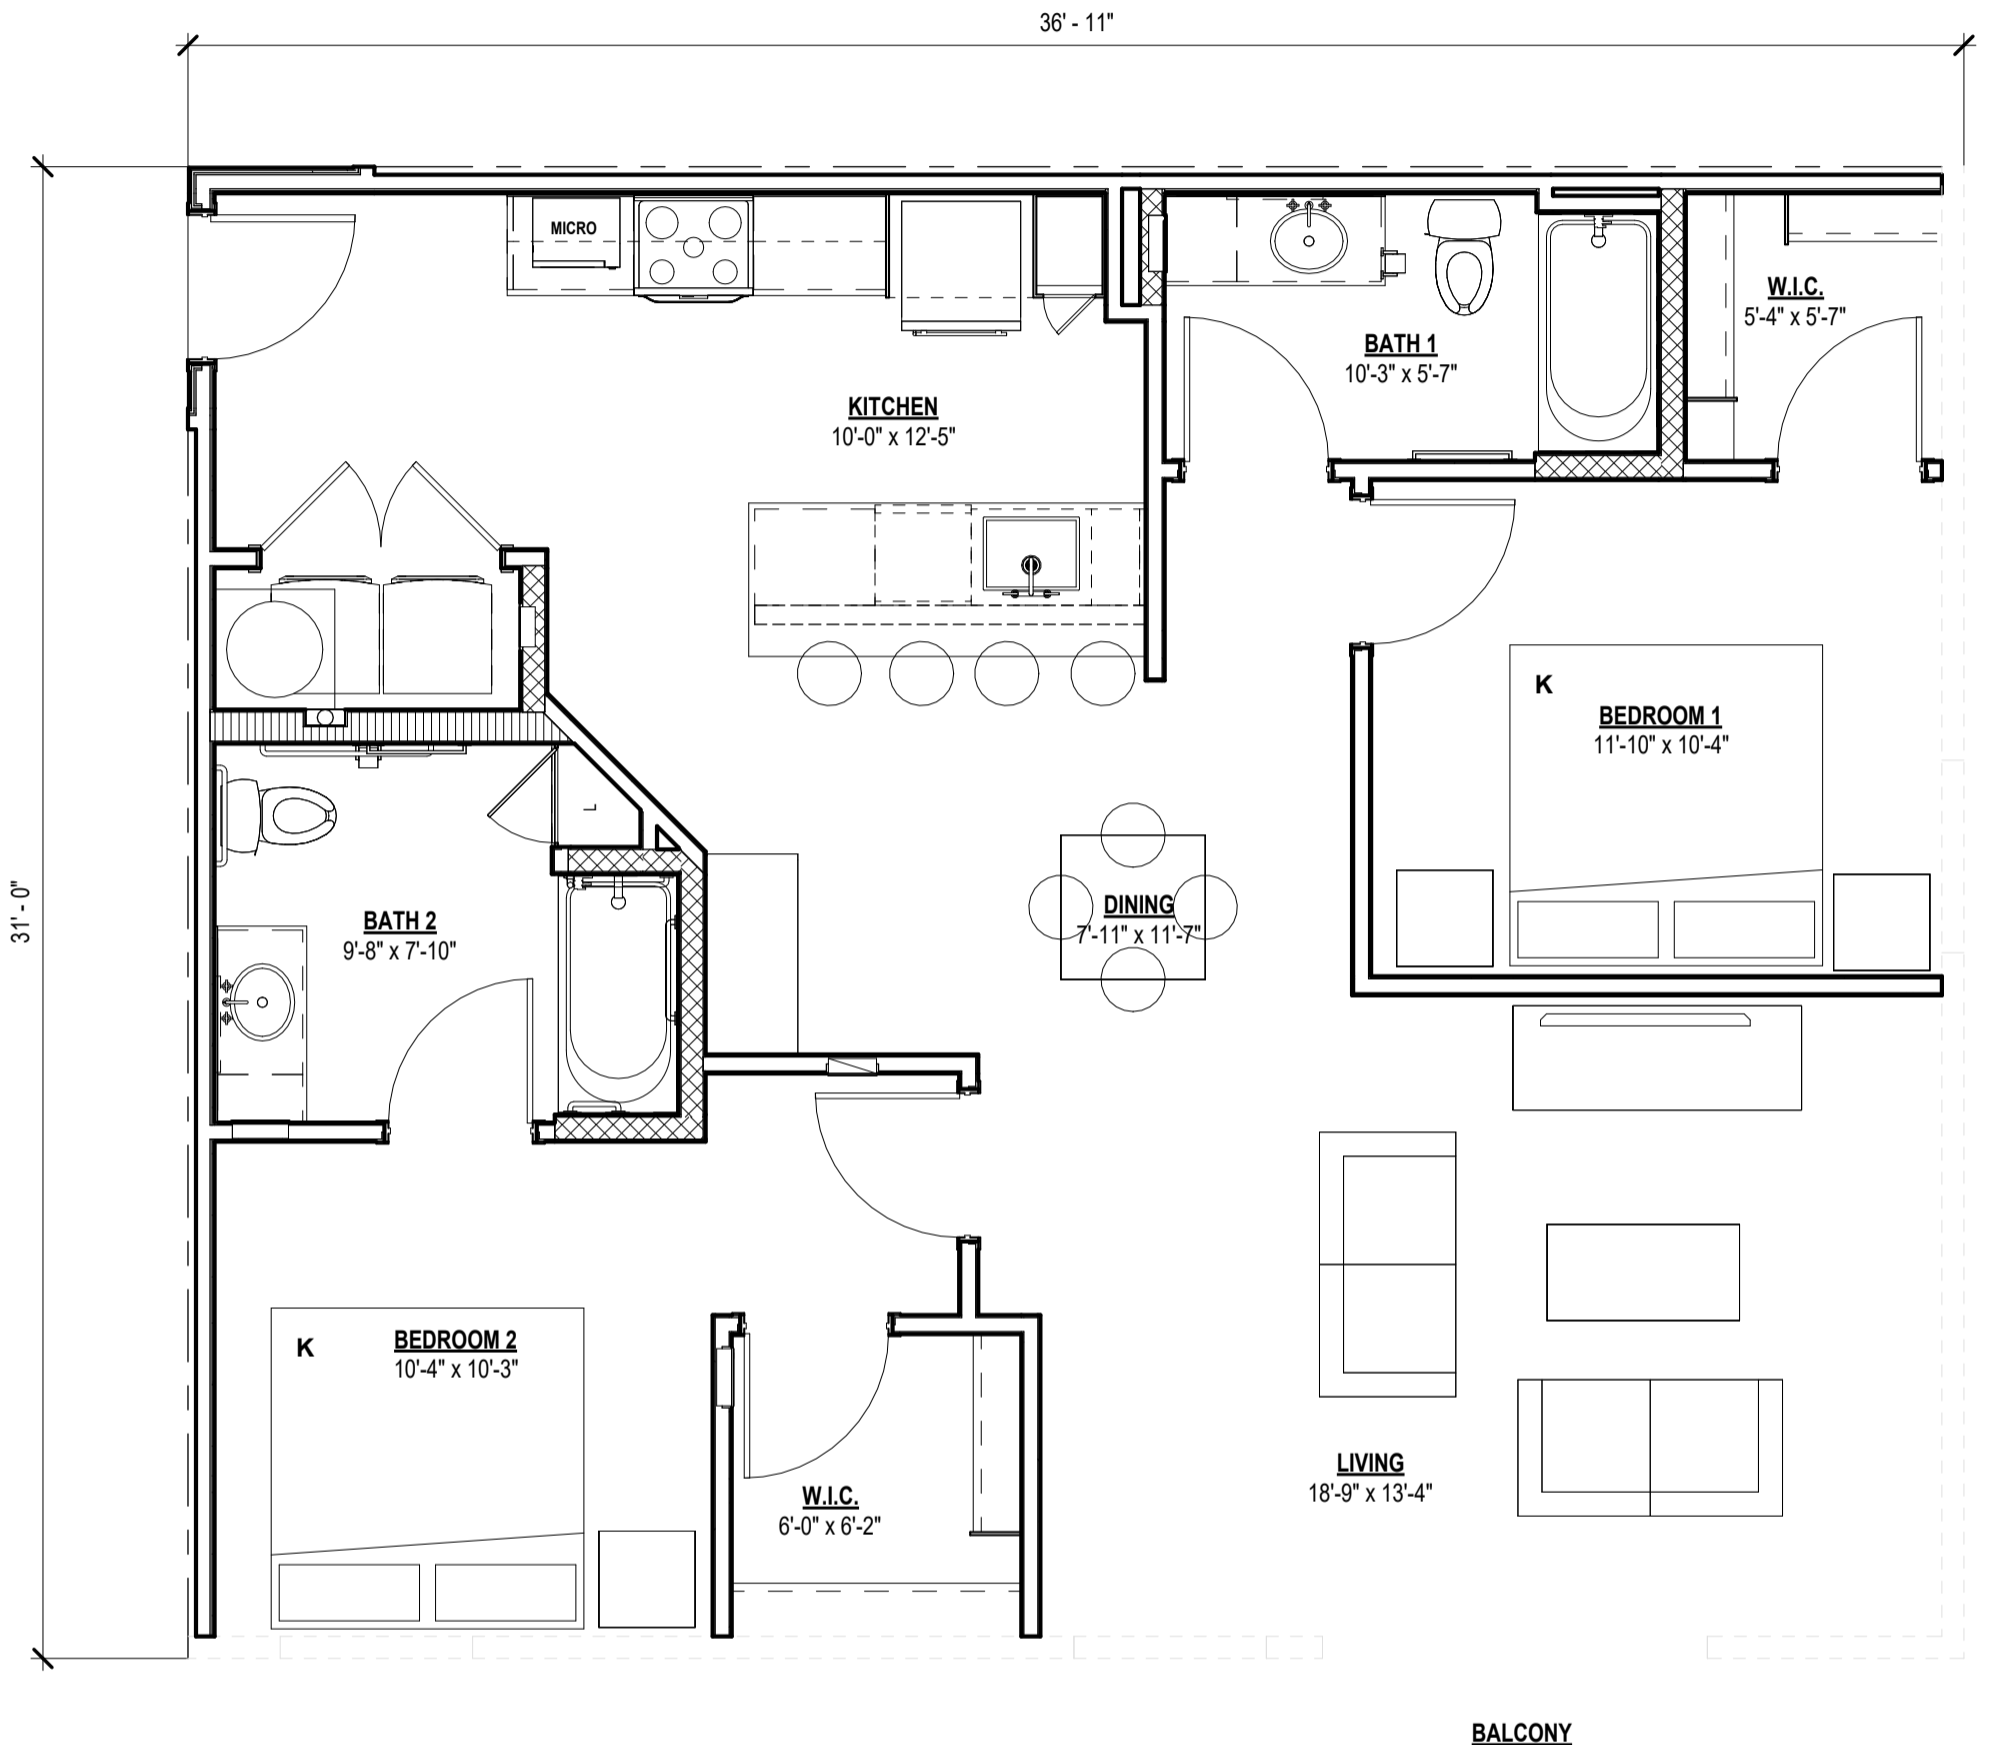

Project Name

UNIT PLAN B1

LIVING	1,028 SF
BALCONY	66 SF
1,094 SF	

SCALE: 1/4" = 1'-0"

Project Name

UNIT PLAN B2

LIVING	1,034 SF
BALCONY	60 SF
	1,094 SF

SCALE: 1/4" = 1'-0"

UNIT PLAN B2

LIVING	1,087 SF
BALCONY	47 SF
1,135 SF	

SCALE: 1/4" = 1'-0"

Project Name

UNIT PLAN B2H

LIVING	1,087 SF
BALCONY	47 SF
	1,135 SF

SCALE: 1/4" = 1'-0"

Project Name

UNIT PLAN B3

LIVING	1,108 SF
BALCONY	50 SF
	1,158 SF

SCALE: 1/4" = 1'-0"

Project Name

UNIT PLAN B5

LIVING	1,132 SF
BALCONY	87 SF
1,219 SF	

SCALE: 1/4" = 1'-0"

Project Name

UNIT PLAN B1

LIVING	952 SF
BALCONY	57 SF
1,009 SF	

SCALE: 1/4" = 1'-0"

Project Name

UNIT PLAN B1H

LIVING	1,112 SF
BALCONY	39 SF
	1,151 SF

SCALE: 1/4" = 1'-0"