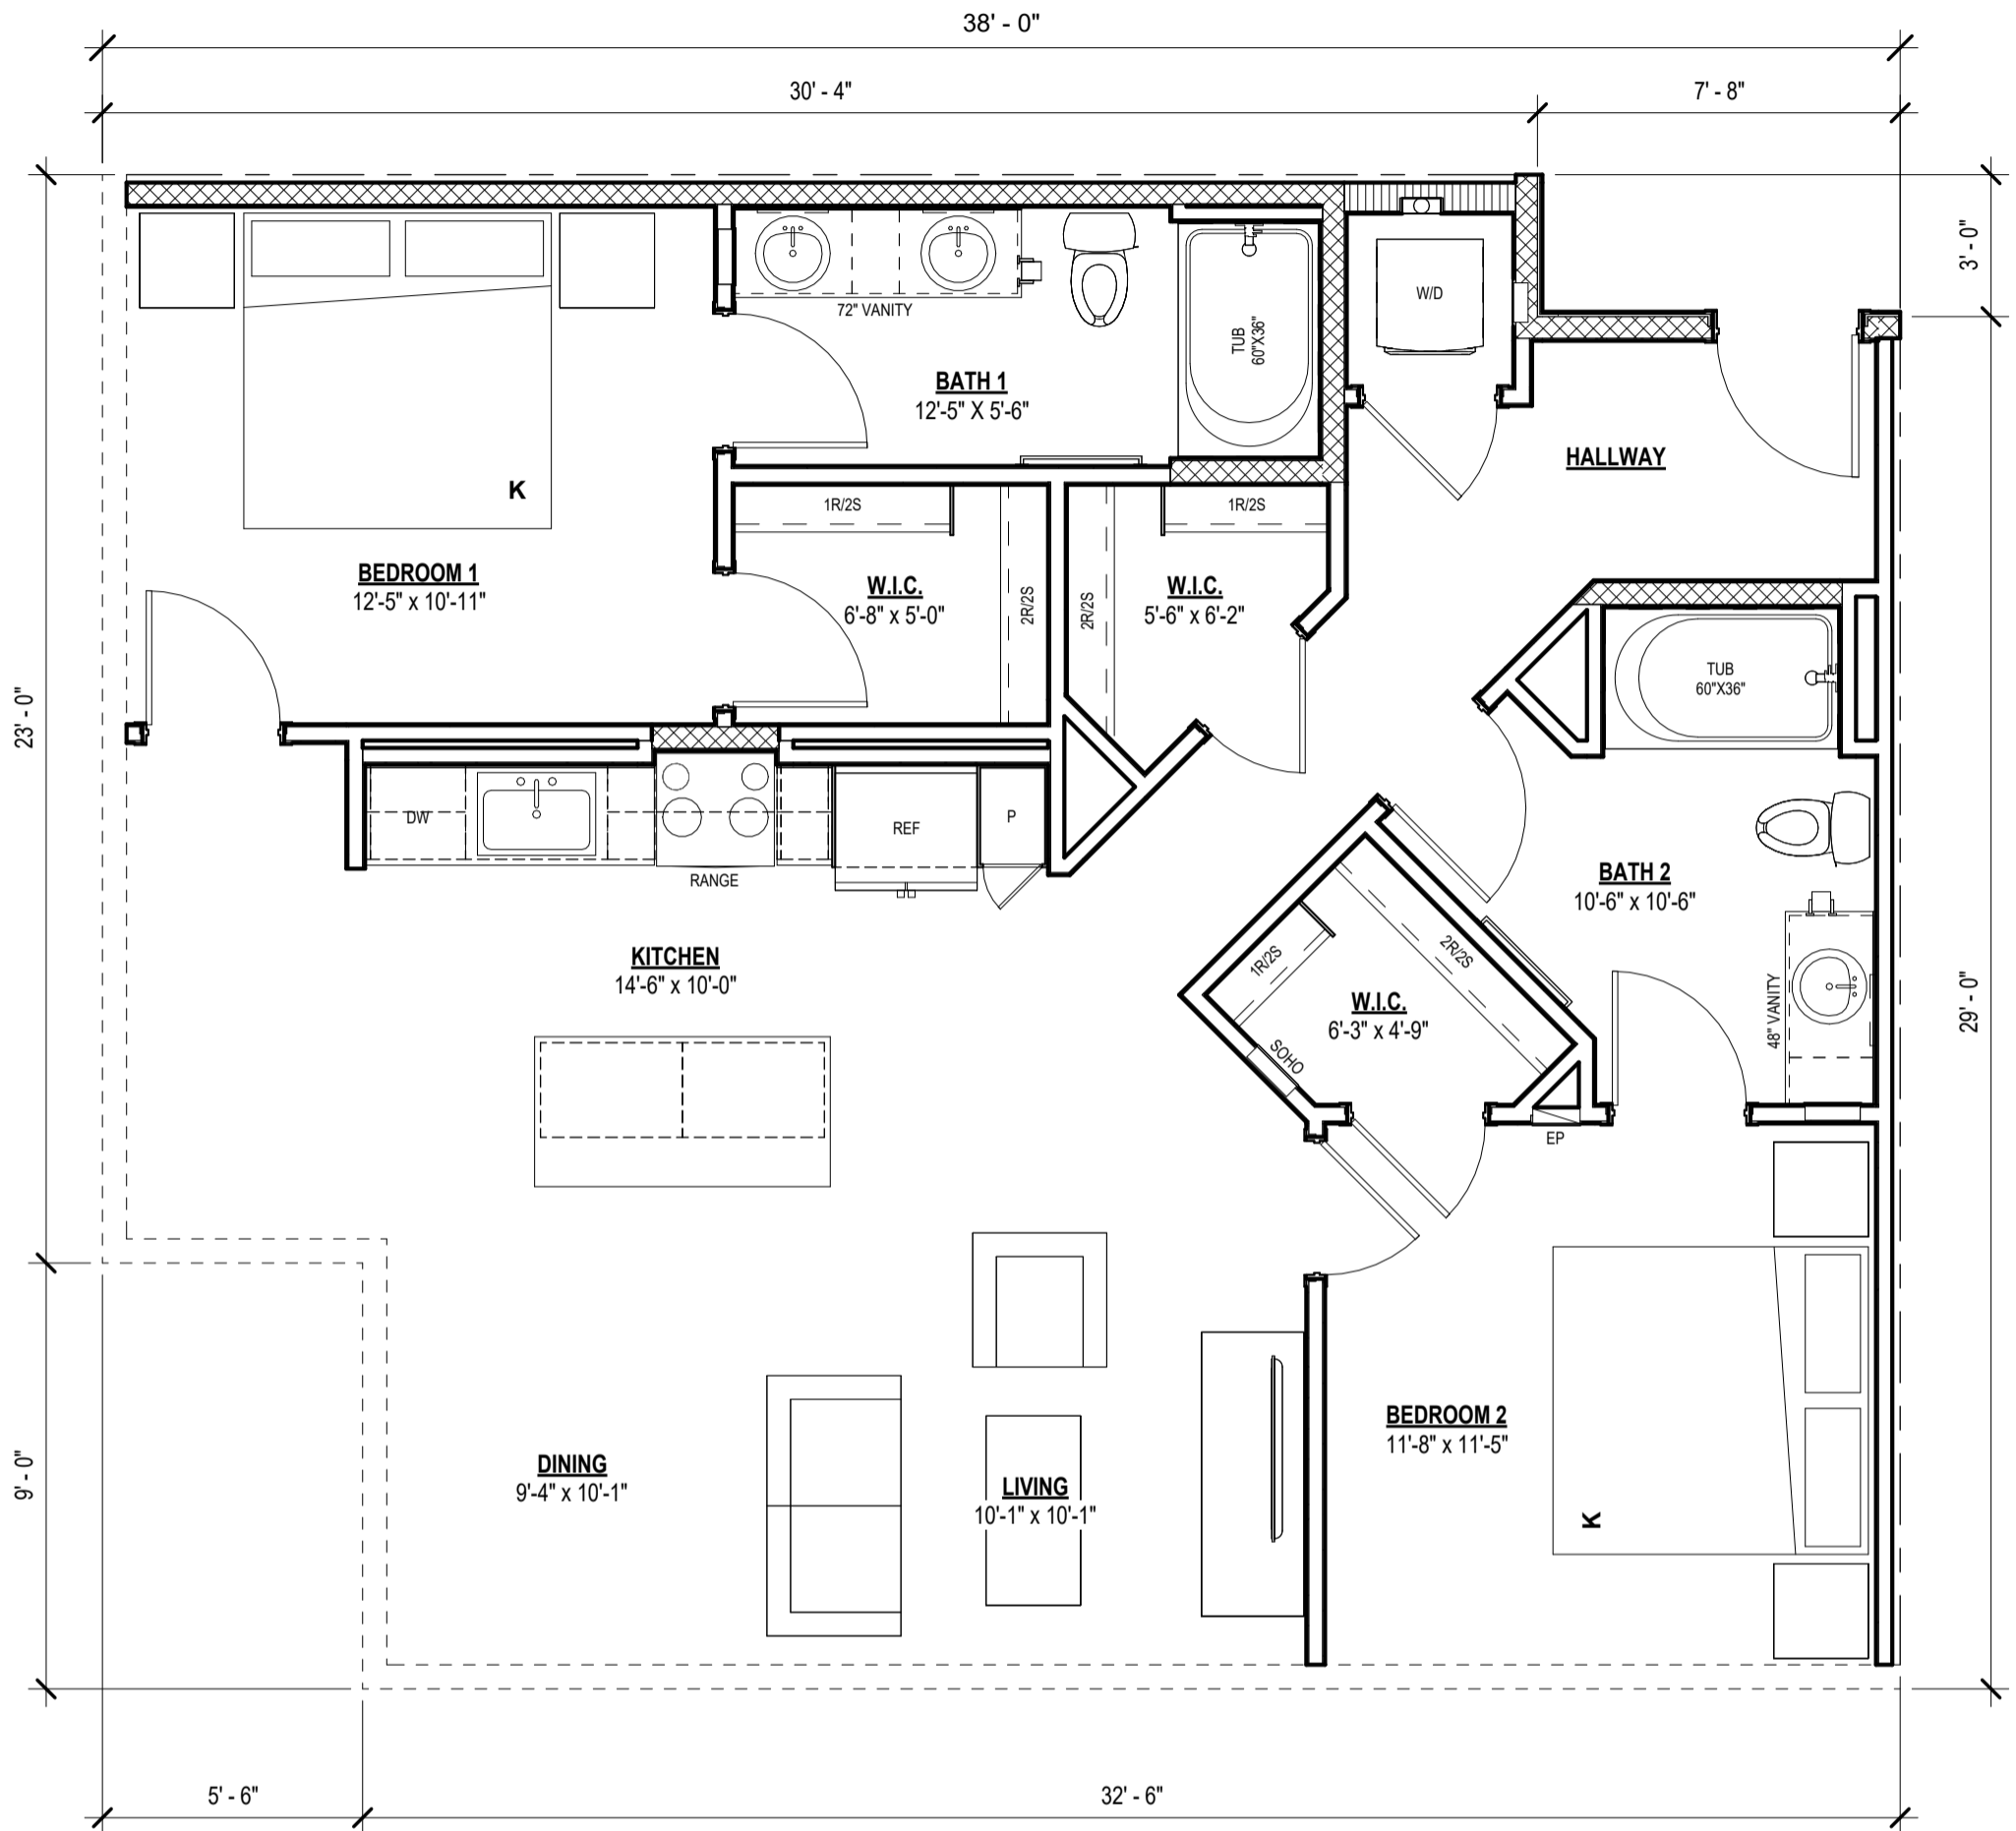

Project Name

UNIT PLAN B1

LIVING	1,028 SF
BALCONY	66 SF
1,094 SF	

SCALE: 1/4" = 1'-0"

Project Name

UNIT PLAN B2

LIVING	1,034 SF
BALCONY	60 SF
	1,094 SF

SCALE: 1/4" = 1'-0"

UNIT PLAN B6

LIVING	1,047 SF
BALCONY	94 SF
TOTAL	1,141 SF

SCALE: 1/4" = 1'-0"

Project Name

UNIT PLAN B1

LIVING	978 SF
BALCONY	77 SF
1,055 SF	

SCALE: 1/4" = 1'-0"

Project Name

UNIT PLAN B2

LIVING	1,087 SF
BALCONY	47 SF
1,135 SF	

SCALE: 1/4" = 1'-0"

Project Name

UNIT PLAN B2H

LIVING	1,087 SF
BALCONY	47 SF
	1,135 SF

SCALE: 1/4" = 1'-0"

Project Name

UNIT PLAN B3

LIVING	1,108 SF
BALCONY	50 SF
	1,158 SF

SCALE: 1/4" = 1'-0"

Project Name

UNIT PLAN B5

LIVING	1,132 SF
BALCONY	87 SF
1,219 SF	

SCALE: 1/4" = 1'-0"

Project Name