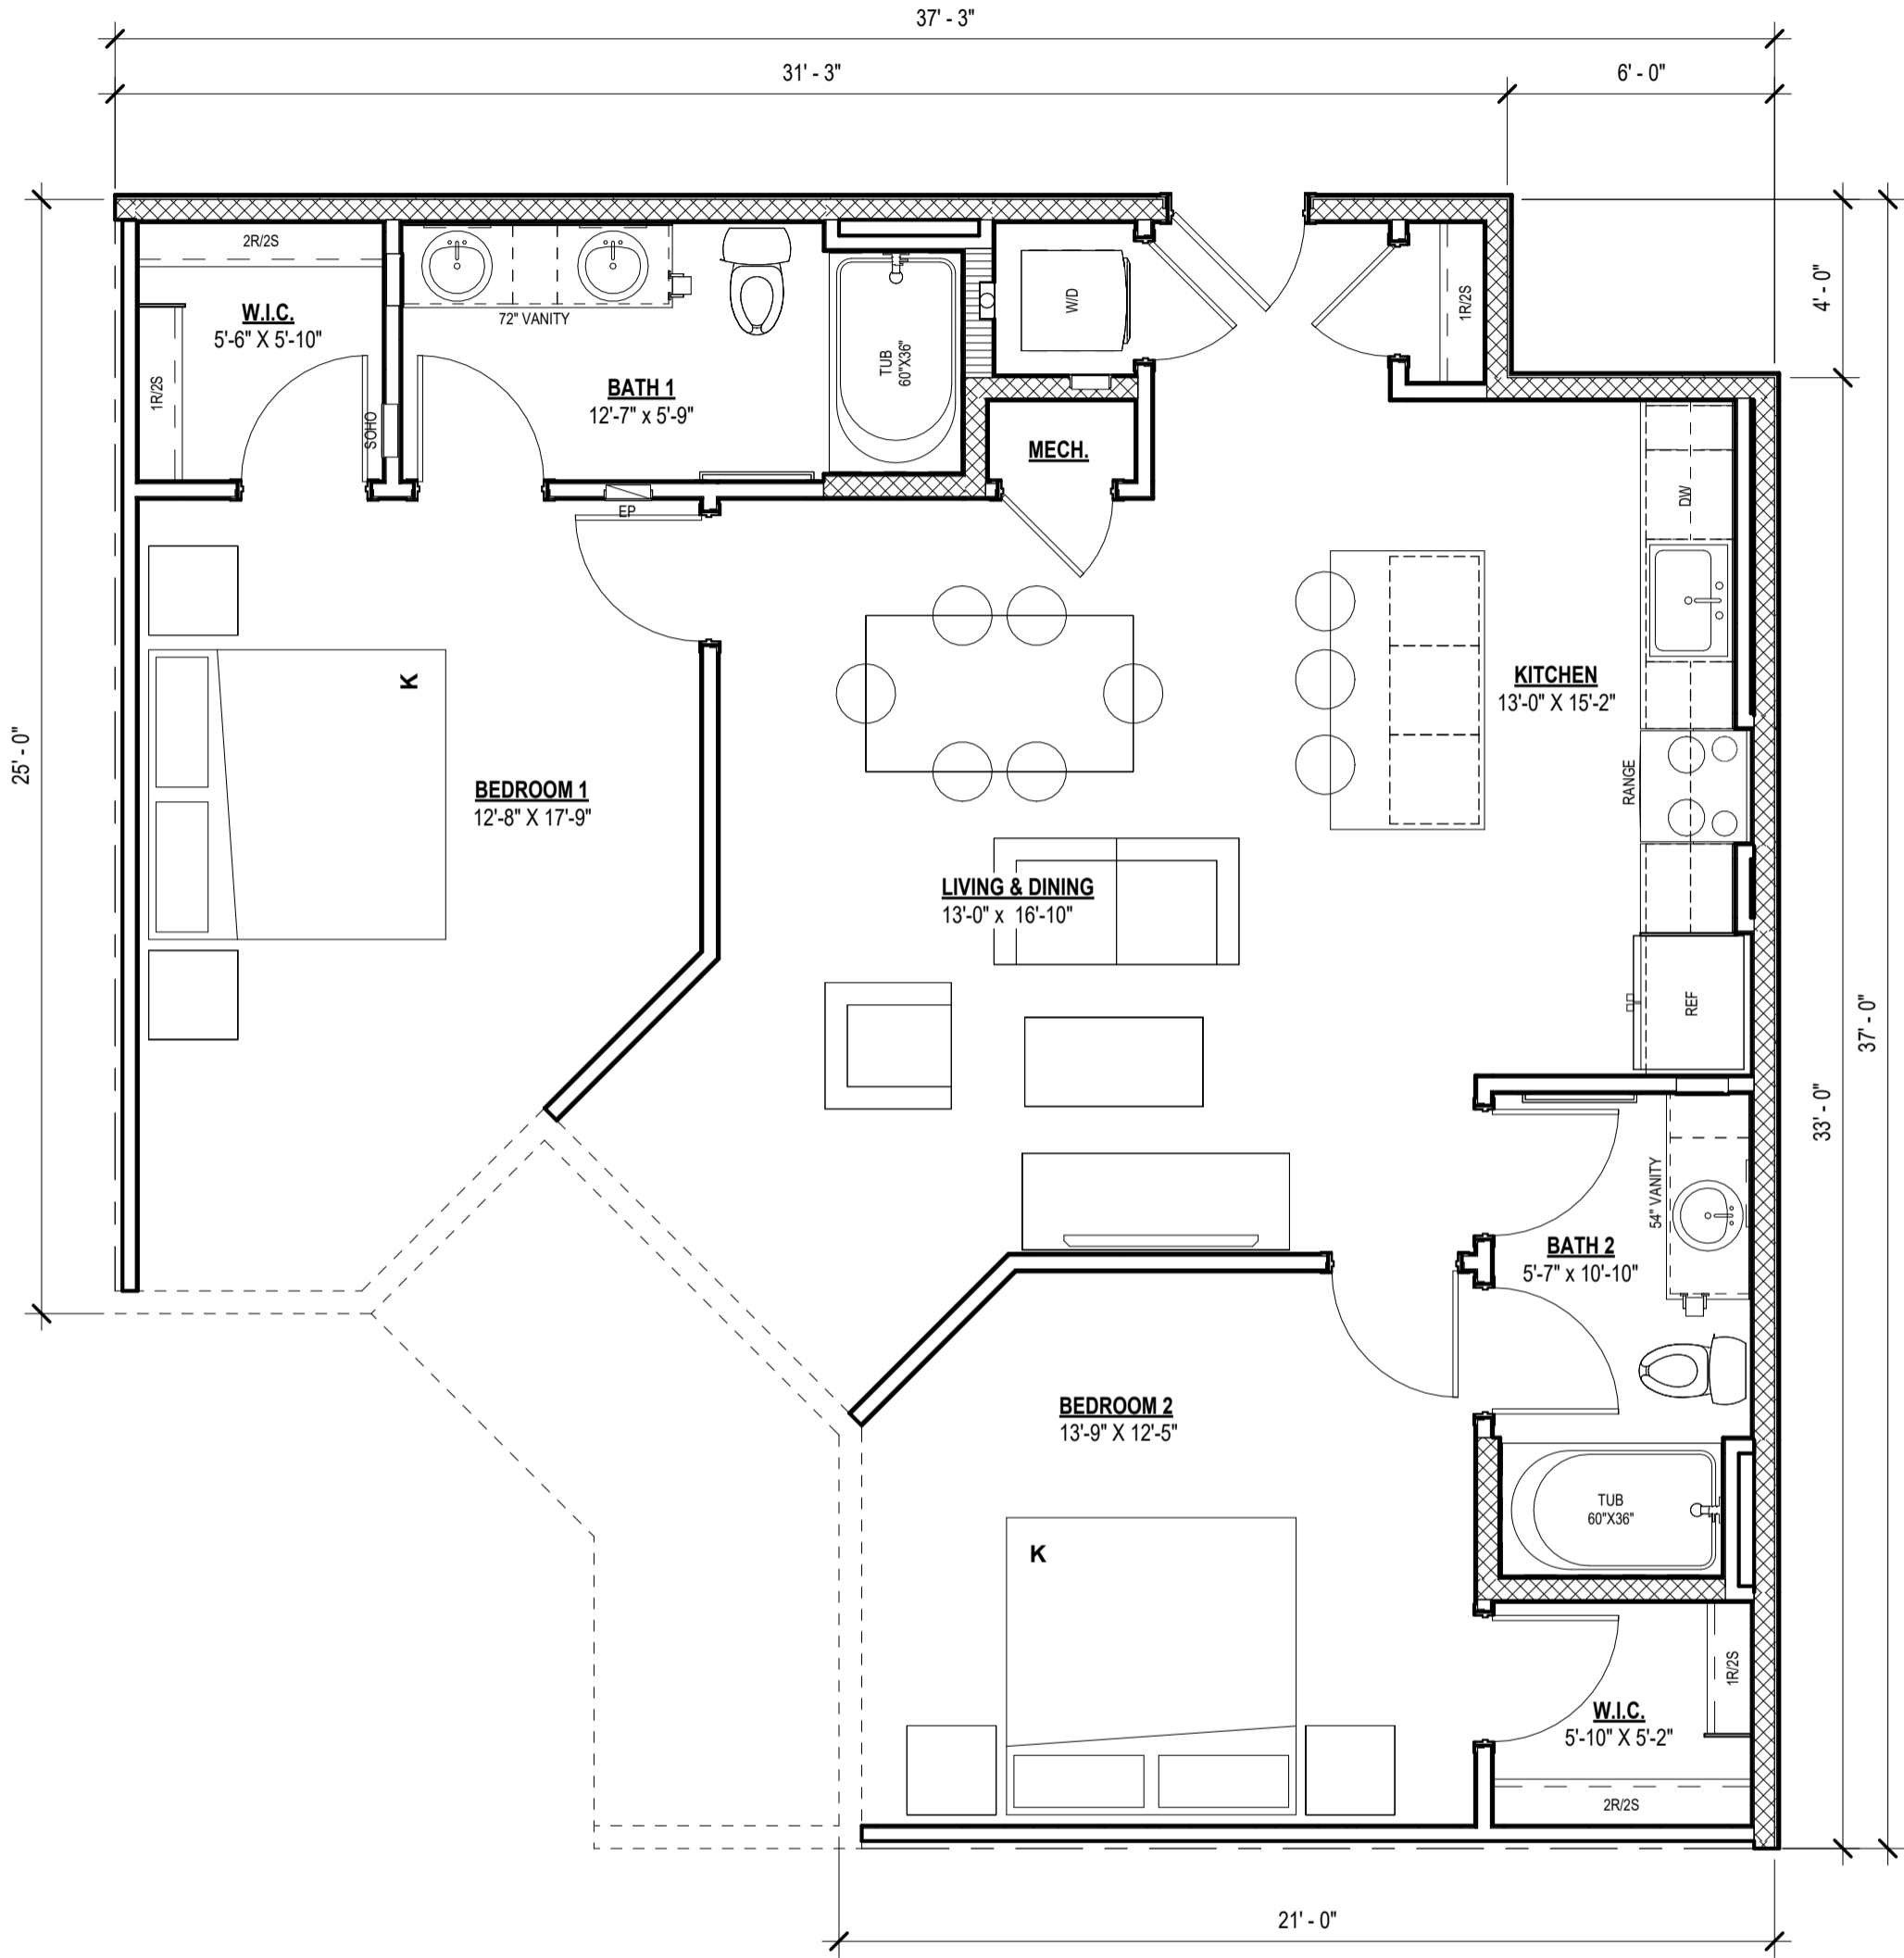

Project Name

UNIT PLAN B1

LIVING	1,028 SF
BALCONY	66 SF
1,094 SF	

SCALE: 1/4" = 1'-0"

Project Name

UNIT PLAN B2

LIVING	1,034 SF
BALCONY	60 SF
	1,094 SF

SCALE: 1/4" = 1'-0"

UNIT PLAN B6

LIVING	1,047 SF
BALCONY	94 SF
TOTAL	1,141 SF

SCALE: 1/4" = 1'-0"

Project Name

UNIT PLAN B1

LIVING	978 SF
BALCONY	77 SF
1,055 SF	

SCALE: 1/4" = 1'-0"

Project Name

UNIT PLAN B2

LIVING	1,087 SF
BALCONY	47 SF
1,135 SF	

SCALE: 1/4" = 1'-0"

Project Name

UNIT PLAN B2H

LIVING	1,087 SF
BALCONY	47 SF
	1,135 SF

SCALE: 1/4" = 1'-0"

Project Name

UNIT PLAN B3

LIVING	1,108 SF
BALCONY	50 SF
	1,158 SF

SCALE: 1/4" = 1'-0"

Project Name

UNIT PLAN B5

LIVING	1,132 SF
BALCONY	87 SF
1,219 SF	

SCALE: 1/4" = 1'-0"

Project Name