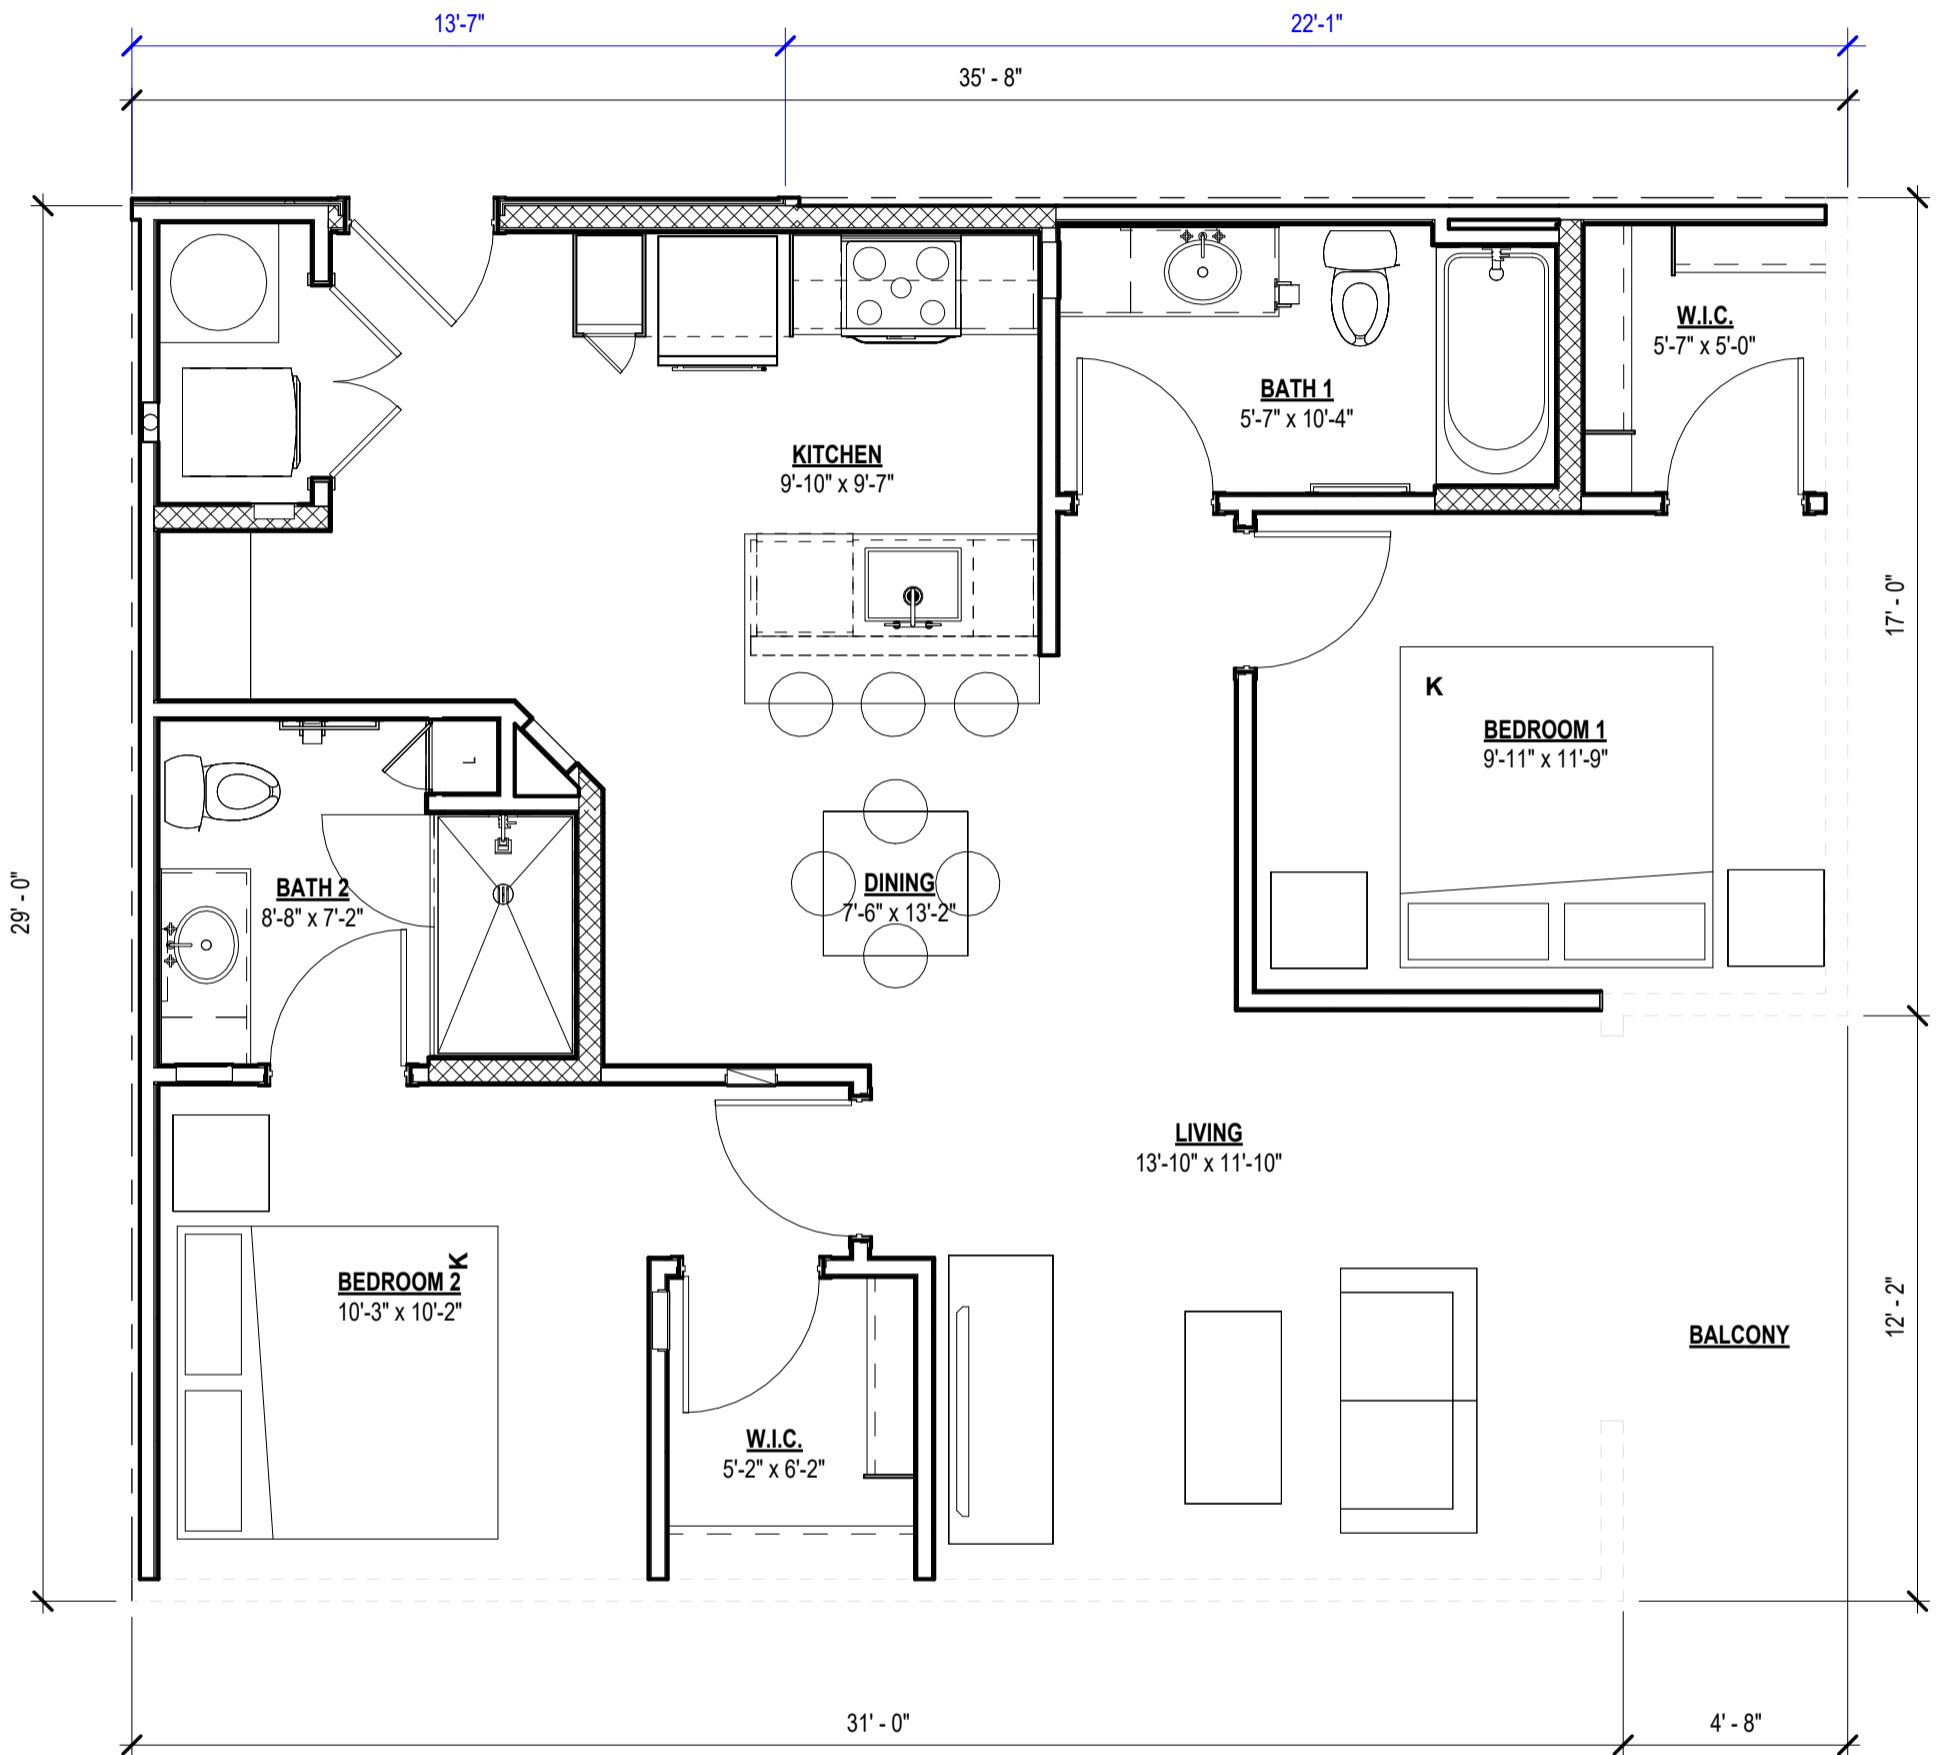

Project Name

UNIT PLAN B1

LIVING	1,028 SF
BALCONY	66 SF
1,094 SF	

SCALE: 1/4" = 1'-0"

Project Name

UNIT PLAN B2

LIVING	1,034 SF
BALCONY	60 SF
	1,094 SF

SCALE: 1/4" = 1'-0"

UNIT PLAN B2

LIVING	1,087 SF
BALCONY	47 SF
1,135 SF	

SCALE: 1/4" = 1'-0"

Project Name

UNIT PLAN B2H

LIVING	1,087 SF
BALCONY	47 SF
	1,135 SF

SCALE: 1/4" = 1'-0"

Project Name

UNIT PLAN B3

LIVING	1,108 SF
BALCONY	50 SF
	1,158 SF

SCALE: 1/4" = 1'-0"

Project Name

UNIT PLAN B5

LIVING	1,132 SF
BALCONY	87 SF
1,219 SF	

SCALE: 1/4" = 1'-0"

Project Name

UNIT PLAN B1

LIVING	952 SF
BALCONY	57 SF
1,009 SF	

SCALE: 1/4" = 1'-0"

Project Name

UNIT PLAN B1H

LIVING	1,112 SF
BALCONY	39 SF
	1,151 SF

SCALE: 1/4" = 1'-0"