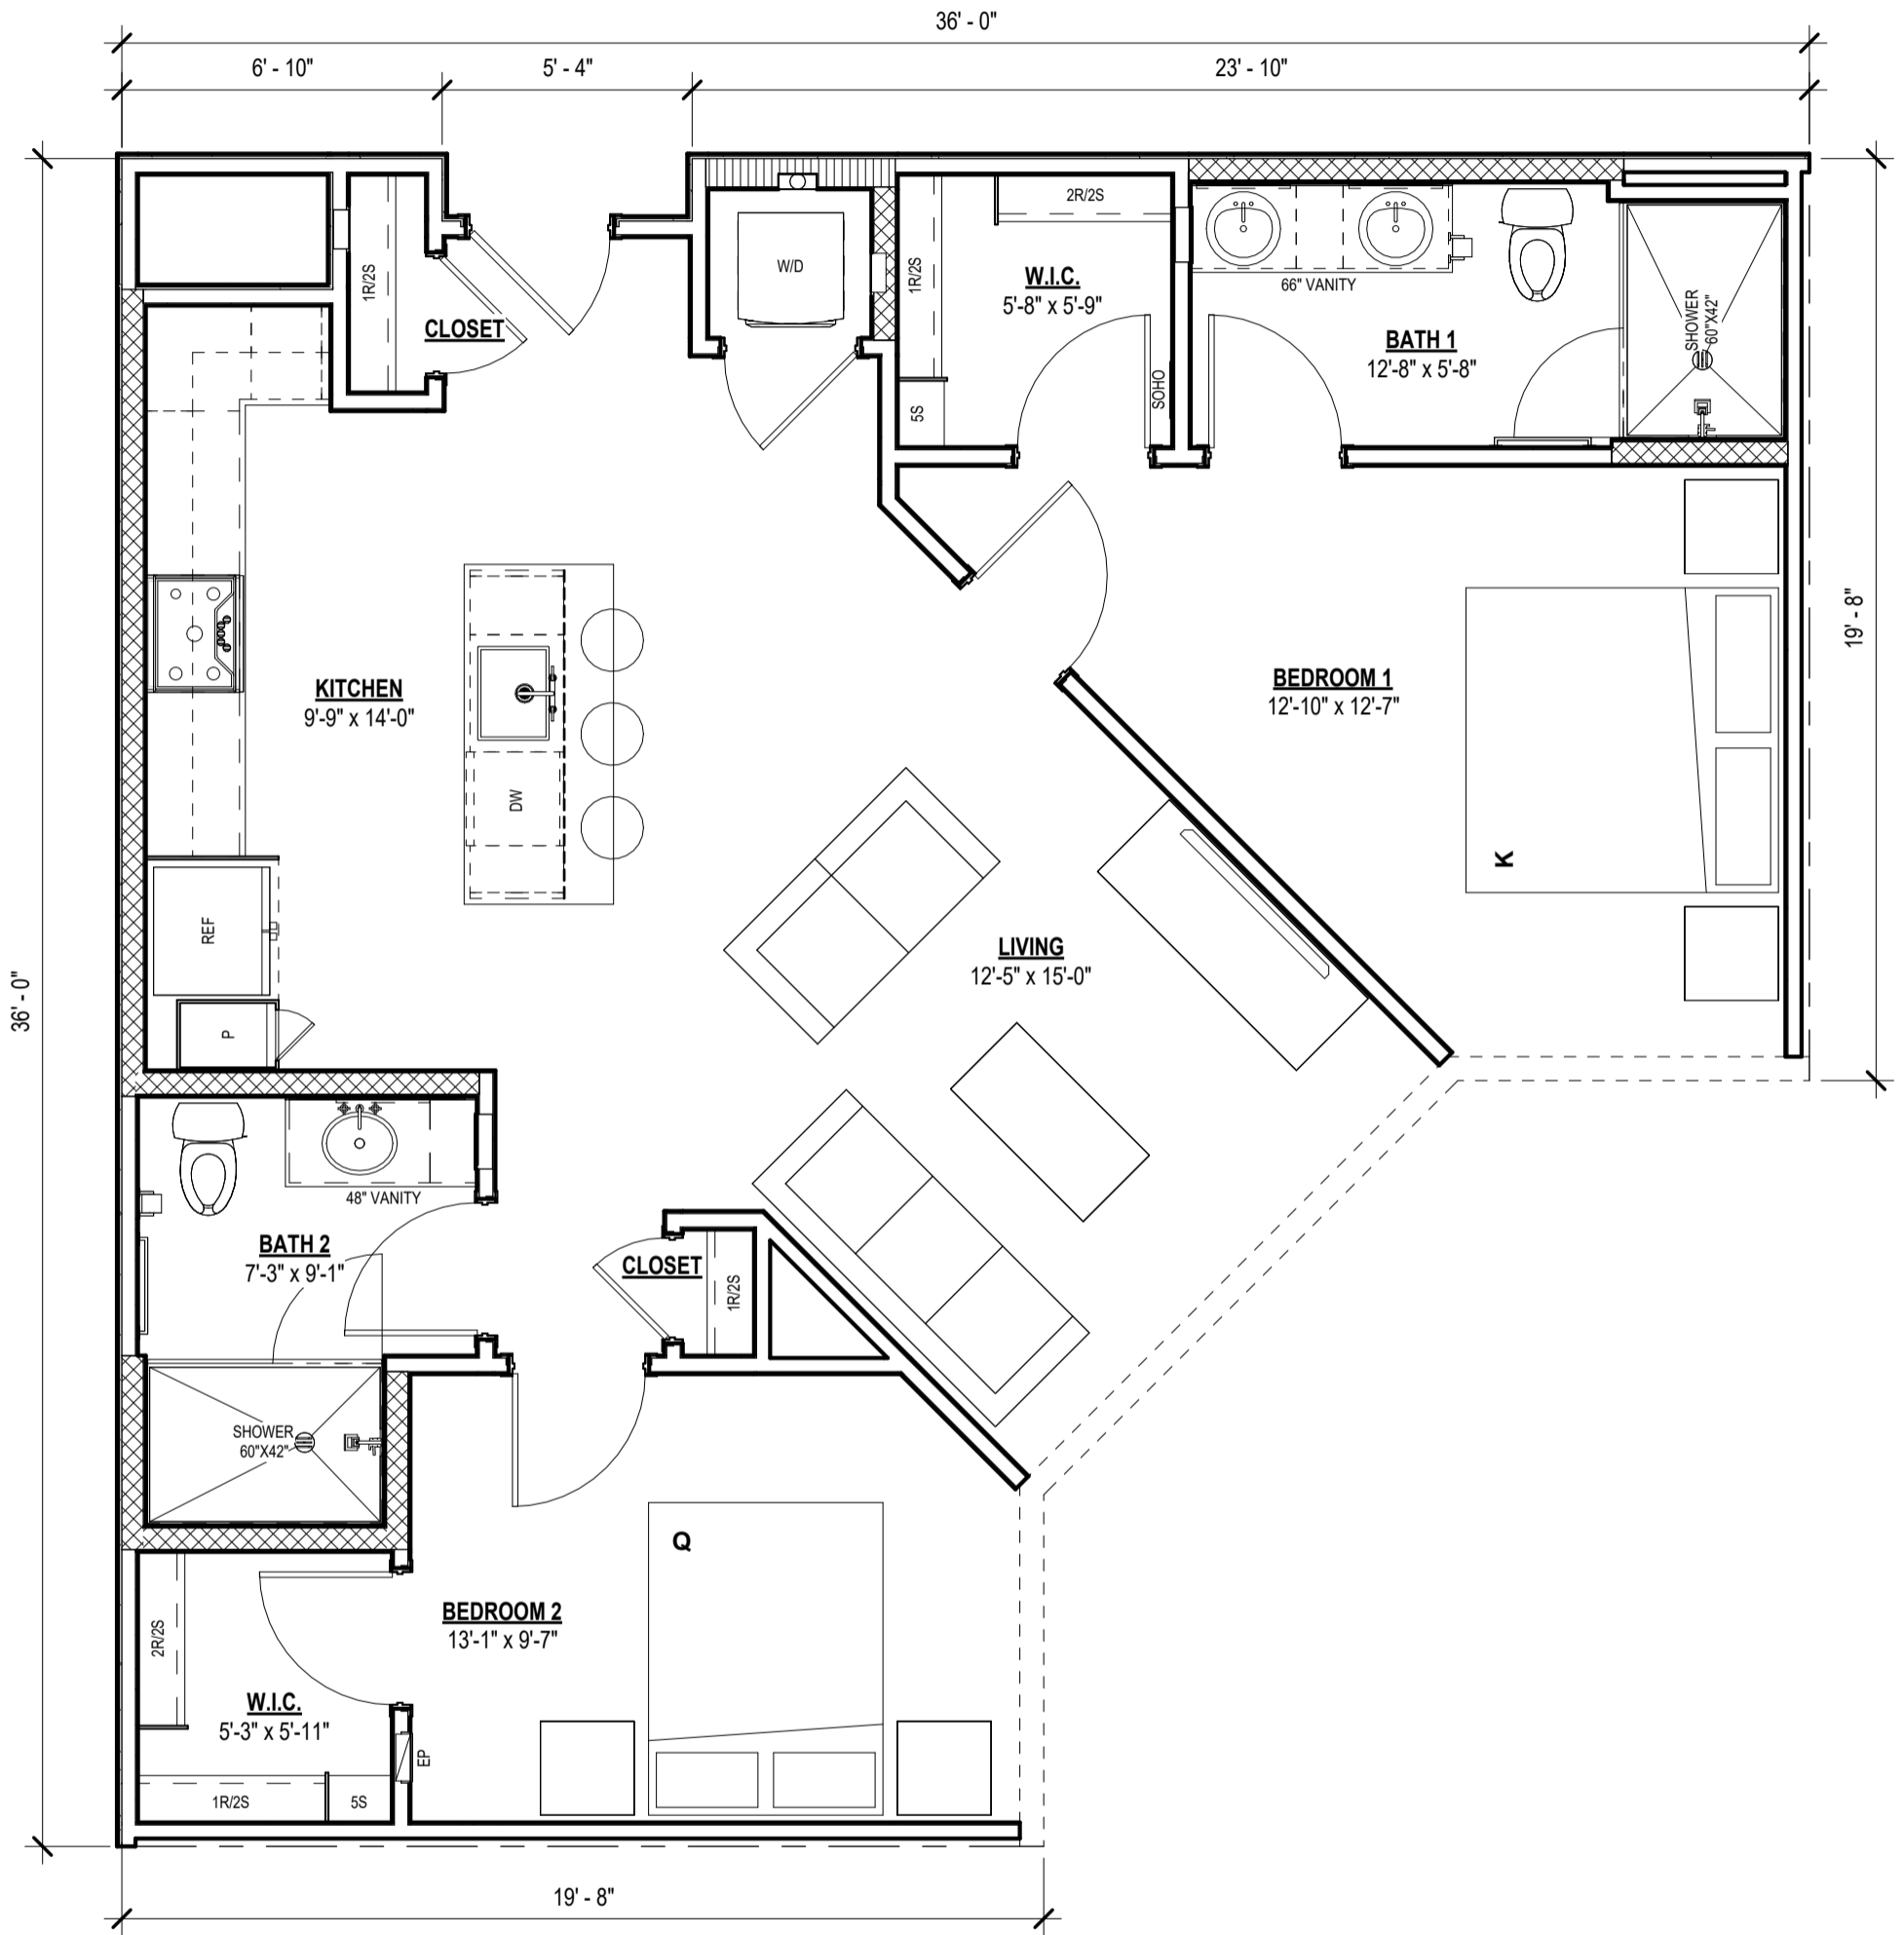

Project Name

UNIT PLAN B1

LIVING	1,028 SF
BALCONY	66 SF
1,094 SF	

SCALE: 1/4" = 1'-0"

Project Name

UNIT PLAN B2

LIVING	1,034 SF
BALCONY	60 SF
	1,094 SF

SCALE: 1/4" = 1'-0"

UNIT PLAN B7

LIVING	1,053 SF
BALCONY	56 SF
TOTAL	1,109 SF

SCALE: 1/4" = 1'-0"

Project Name

UNIT PLAN B1

LIVING	1,021 SF
BALCONY	71 SF
TOTAL	1,092 SF

SCALE: 1/4" = 1'-0"

Project Name

UNIT PLAN B2

LIVING	1,008 SF
BALCONY	49 SF
	1,057 SF

SCALE: 1/4" = 1'-0"

Project Name

UNIT PLAN B4

LIVING	976 SF
BALCONY	72 SF
1,048 SF	

SCALE: 1/4" = 1'-0"

Project Name

UNIT PLAN B6

LIVING	1,047 SF
BALCONY	94 SF
TOTAL	1,141 SF

SCALE: 1/4" = 1'-0"

Project Name

UNIT PLAN B1

LIVING	978 SF
BALCONY	77 SF
1,055 SF	

SCALE: 1/4" = 1'-0"

Project Name