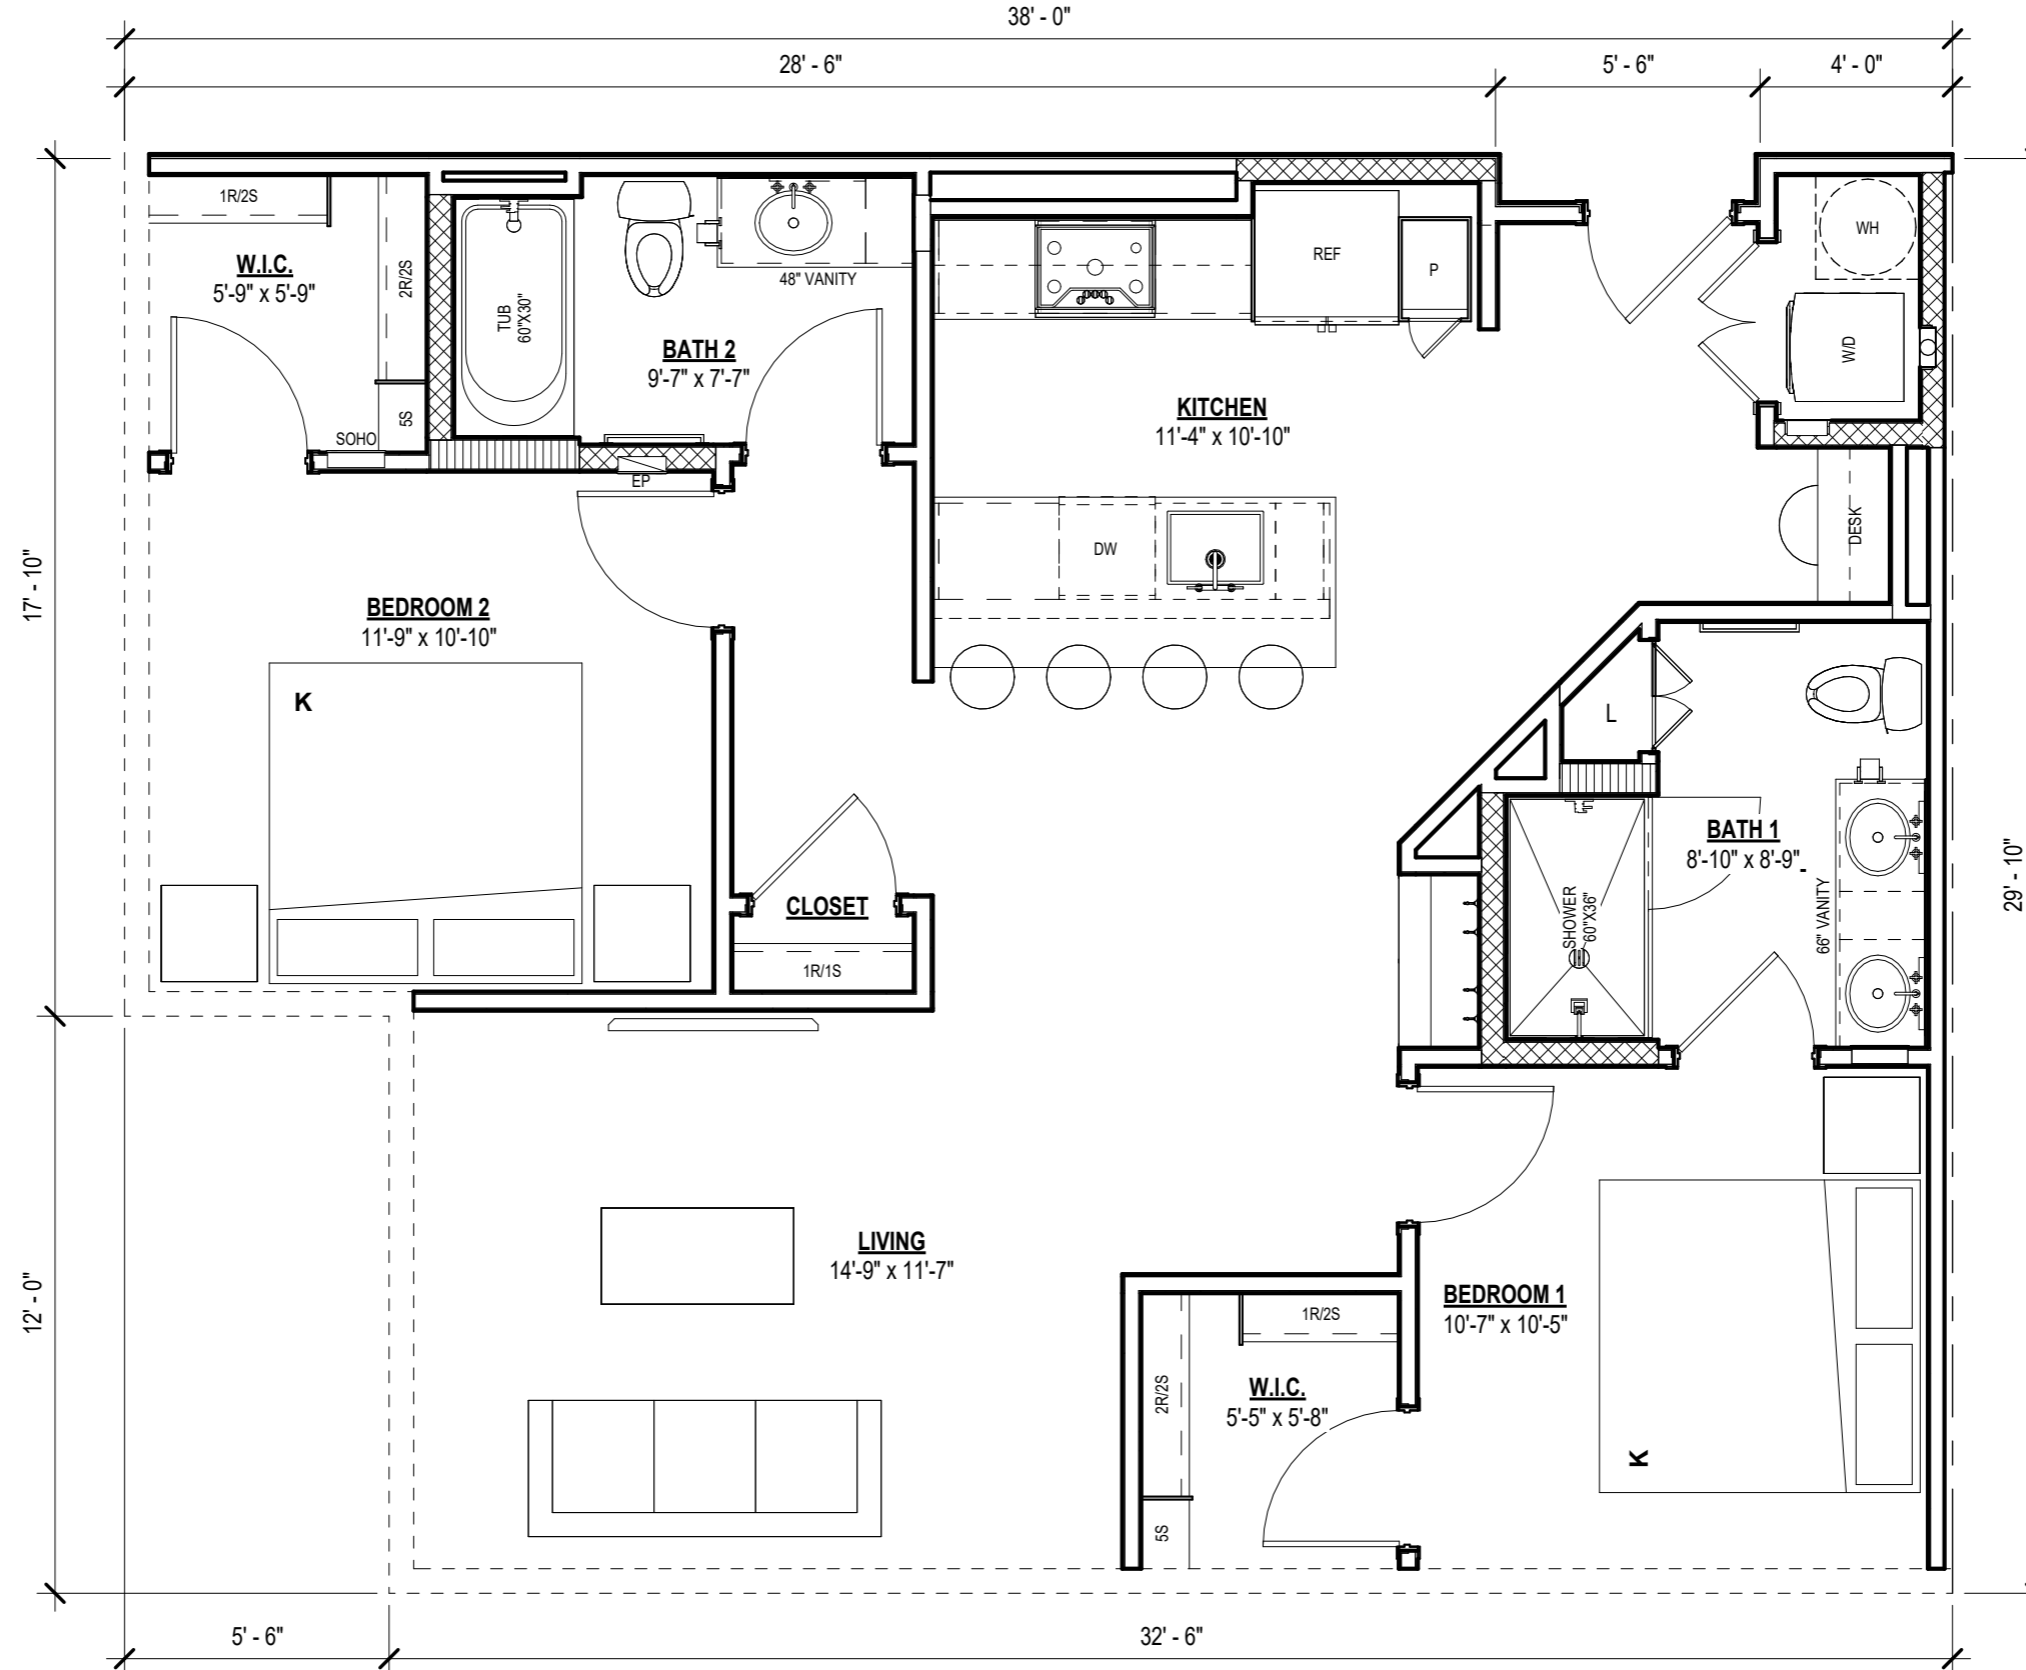

Project Name

UNIT PLAN B1

LIVING	1,028 SF
BALCONY	66 SF
1,094 SF	

SCALE: 1/4" = 1'-0"

Project Name

UNIT PLAN B2

LIVING	1,034 SF
BALCONY	60 SF
	1,094 SF

SCALE: 1/4" = 1'-0"

Project Name

UNIT PLAN B2H

LIVING	1,112 SF
	1,112 SF

Project Name

44' - 2"

UNIT PLAN B3

LIVING	1,298 SF
	1,298 SF

Project Name

UNIT PLAN B5

LIVING	1,214 SF
BALCONY	82 SF
	1,296 SF

SCALE: 1/4" = 1'-0"

Project Name

UNIT PLAN B5H

LIVING	1,214 SF
BALCONY	82 SF
	1,296 SF

SCALE: 1/4" = 1'-0"

Project Name

UNIT PLAN B7

LIVING	1,053 SF
BALCONY	56 SF
TOTAL	1,109 SF

SCALE: 1/4" = 1'-0"

Project Name

UNIT PLAN B1

LIVING	1,021 SF
BALCONY	71 SF
TOTAL	1,092 SF

SCALE: 1/4" = 1'-0"

Project Name