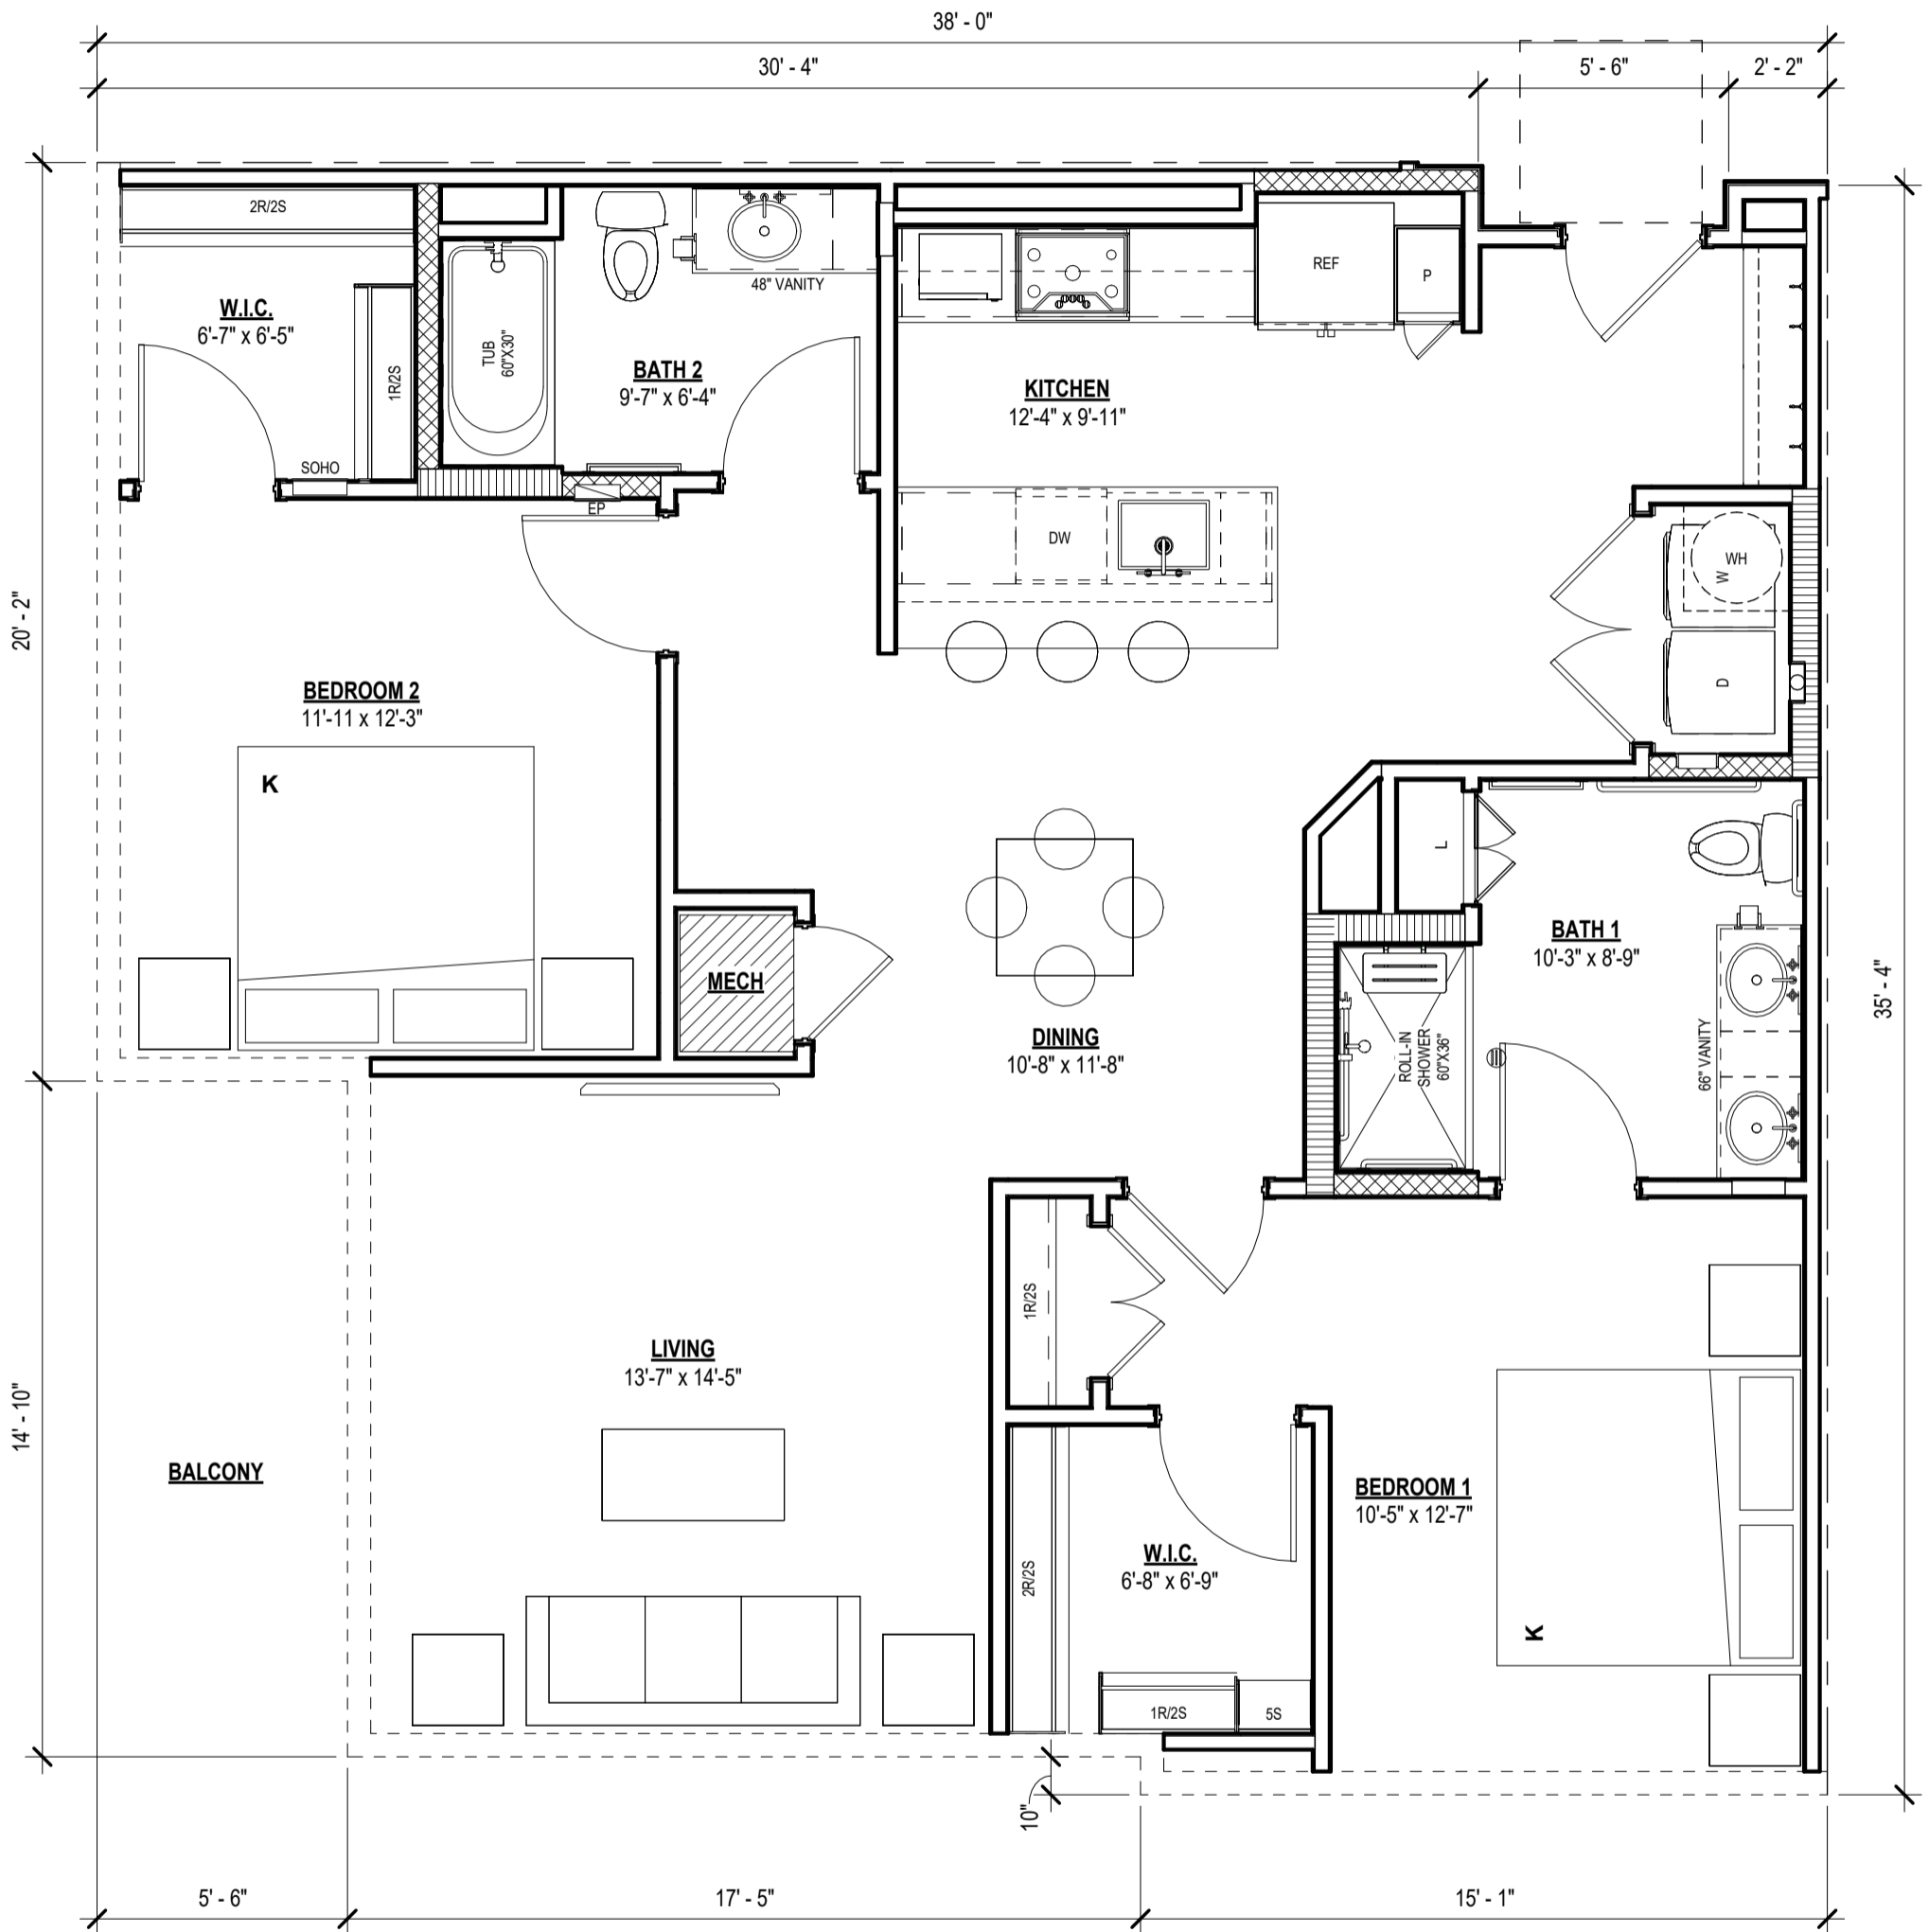

Project Name

UNIT PLAN B1

LIVING	1,028 SF
BALCONY	66 SF
1,094 SF	

SCALE: 1/4" = 1'-0"

Project Name

UNIT PLAN B2

LIVING	1,034 SF
BALCONY	60 SF
	1,094 SF

SCALE: 1/4" = 1'-0"

Project Name

UNIT PLAN B2H

LIVING	1,112 SF
	1,112 SF

Project Name

44' - 2"

UNIT PLAN B3

LIVING	1,298 SF
	1,298 SF

Project Name

UNIT PLAN B5

LIVING	1,214 SF
BALCONY	82 SF
	1,296 SF

SCALE: 1/4" = 1'-0"

Project Name

UNIT PLAN B5H

LIVING	1,214 SF
BALCONY	82 SF
	1,296 SF

SCALE: 1/4" = 1'-0"

Project Name

UNIT PLAN B7

LIVING	1,053 SF
BALCONY	56 SF
TOTAL	1,109 SF

SCALE: 1/4" = 1'-0"

Project Name

UNIT PLAN B1

LIVING	1,021 SF
BALCONY	71 SF
TOTAL	1,092 SF

SCALE: 1/4" = 1'-0"

Project Name