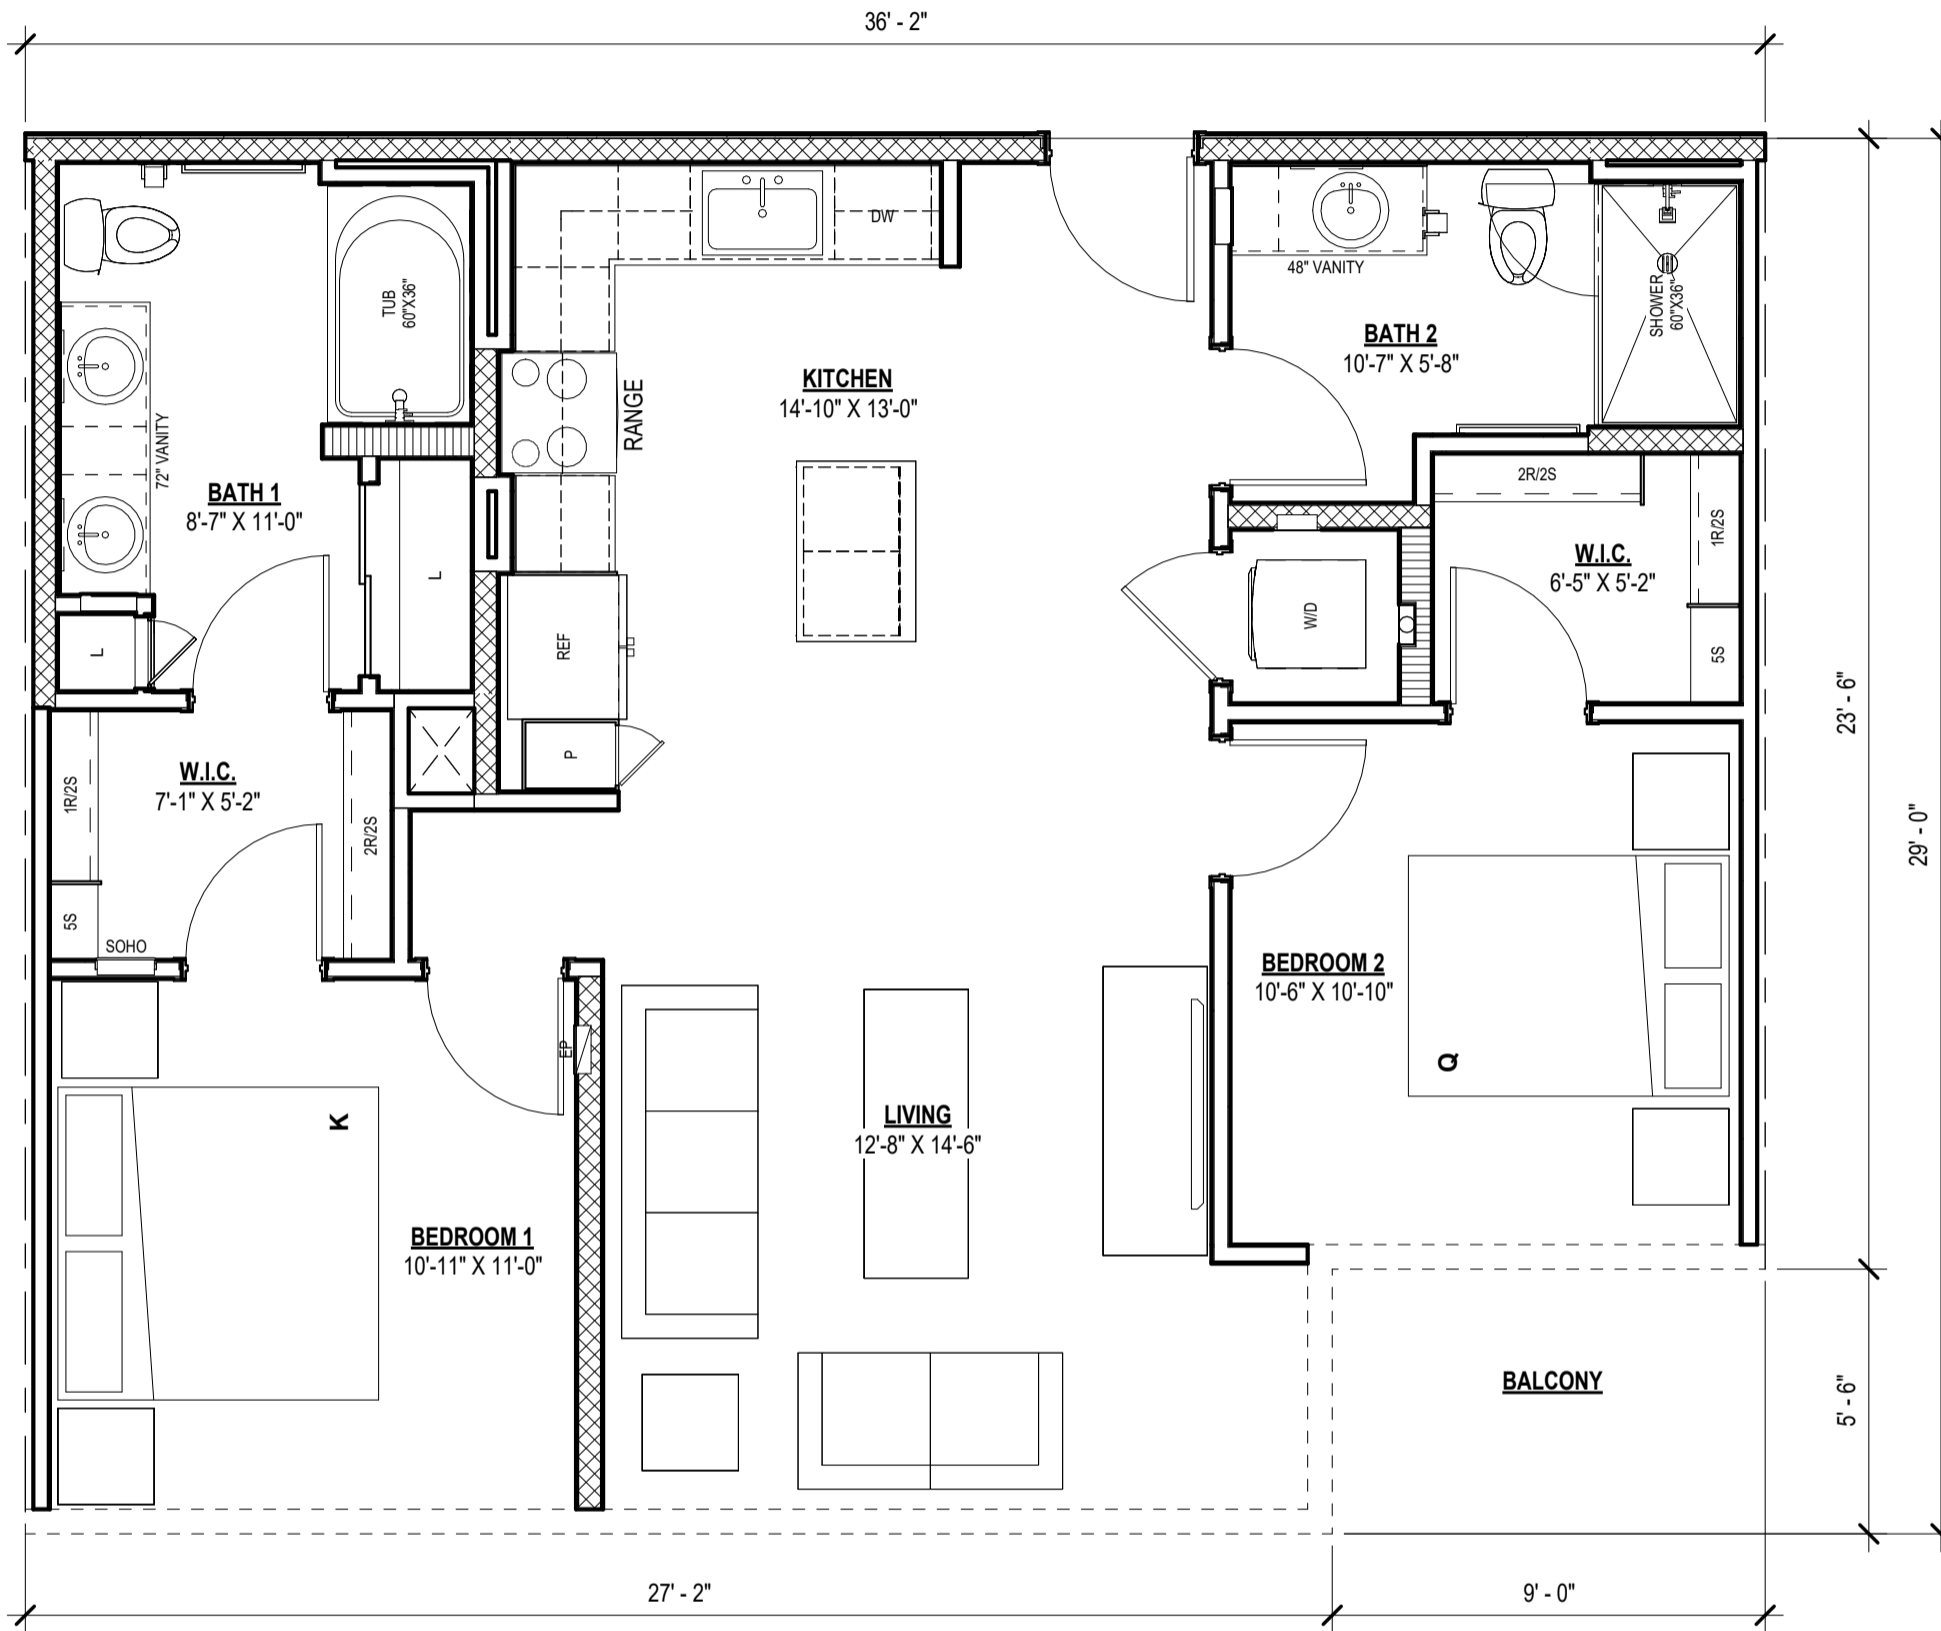

Project Name

UNIT PLAN B1

LIVING	1,028 SF
BALCONY	66 SF
1,094 SF	

SCALE: 1/4" = 1'-0"

Project Name

UNIT PLAN B2

LIVING	1,034 SF
BALCONY	60 SF
	1,094 SF

SCALE: 1/4" = 1'-0"

UNIT PLAN B7

LIVING	1,053 SF
BALCONY	56 SF
TOTAL	1,109 SF

SCALE: 1/4" = 1'-0"

Project Name

UNIT PLAN B1

LIVING	1,021 SF
BALCONY	71 SF
TOTAL	1,092 SF

SCALE: 1/4" = 1'-0"

Project Name

UNIT PLAN B2

LIVING	1,008 SF
BALCONY	49 SF
	1,057 SF

SCALE: 1/4" = 1'-0"

Project Name

UNIT PLAN B4

LIVING	976 SF
BALCONY	72 SF
1,048 SF	

SCALE: 1/4" = 1'-0"

Project Name

UNIT PLAN B6

LIVING	1,047 SF
BALCONY	94 SF
TOTAL	1,141 SF

SCALE: 1/4" = 1'-0"

Project Name

UNIT PLAN B1

LIVING	978 SF
BALCONY	77 SF
1,055 SF	

SCALE: 1/4" = 1'-0"

Project Name