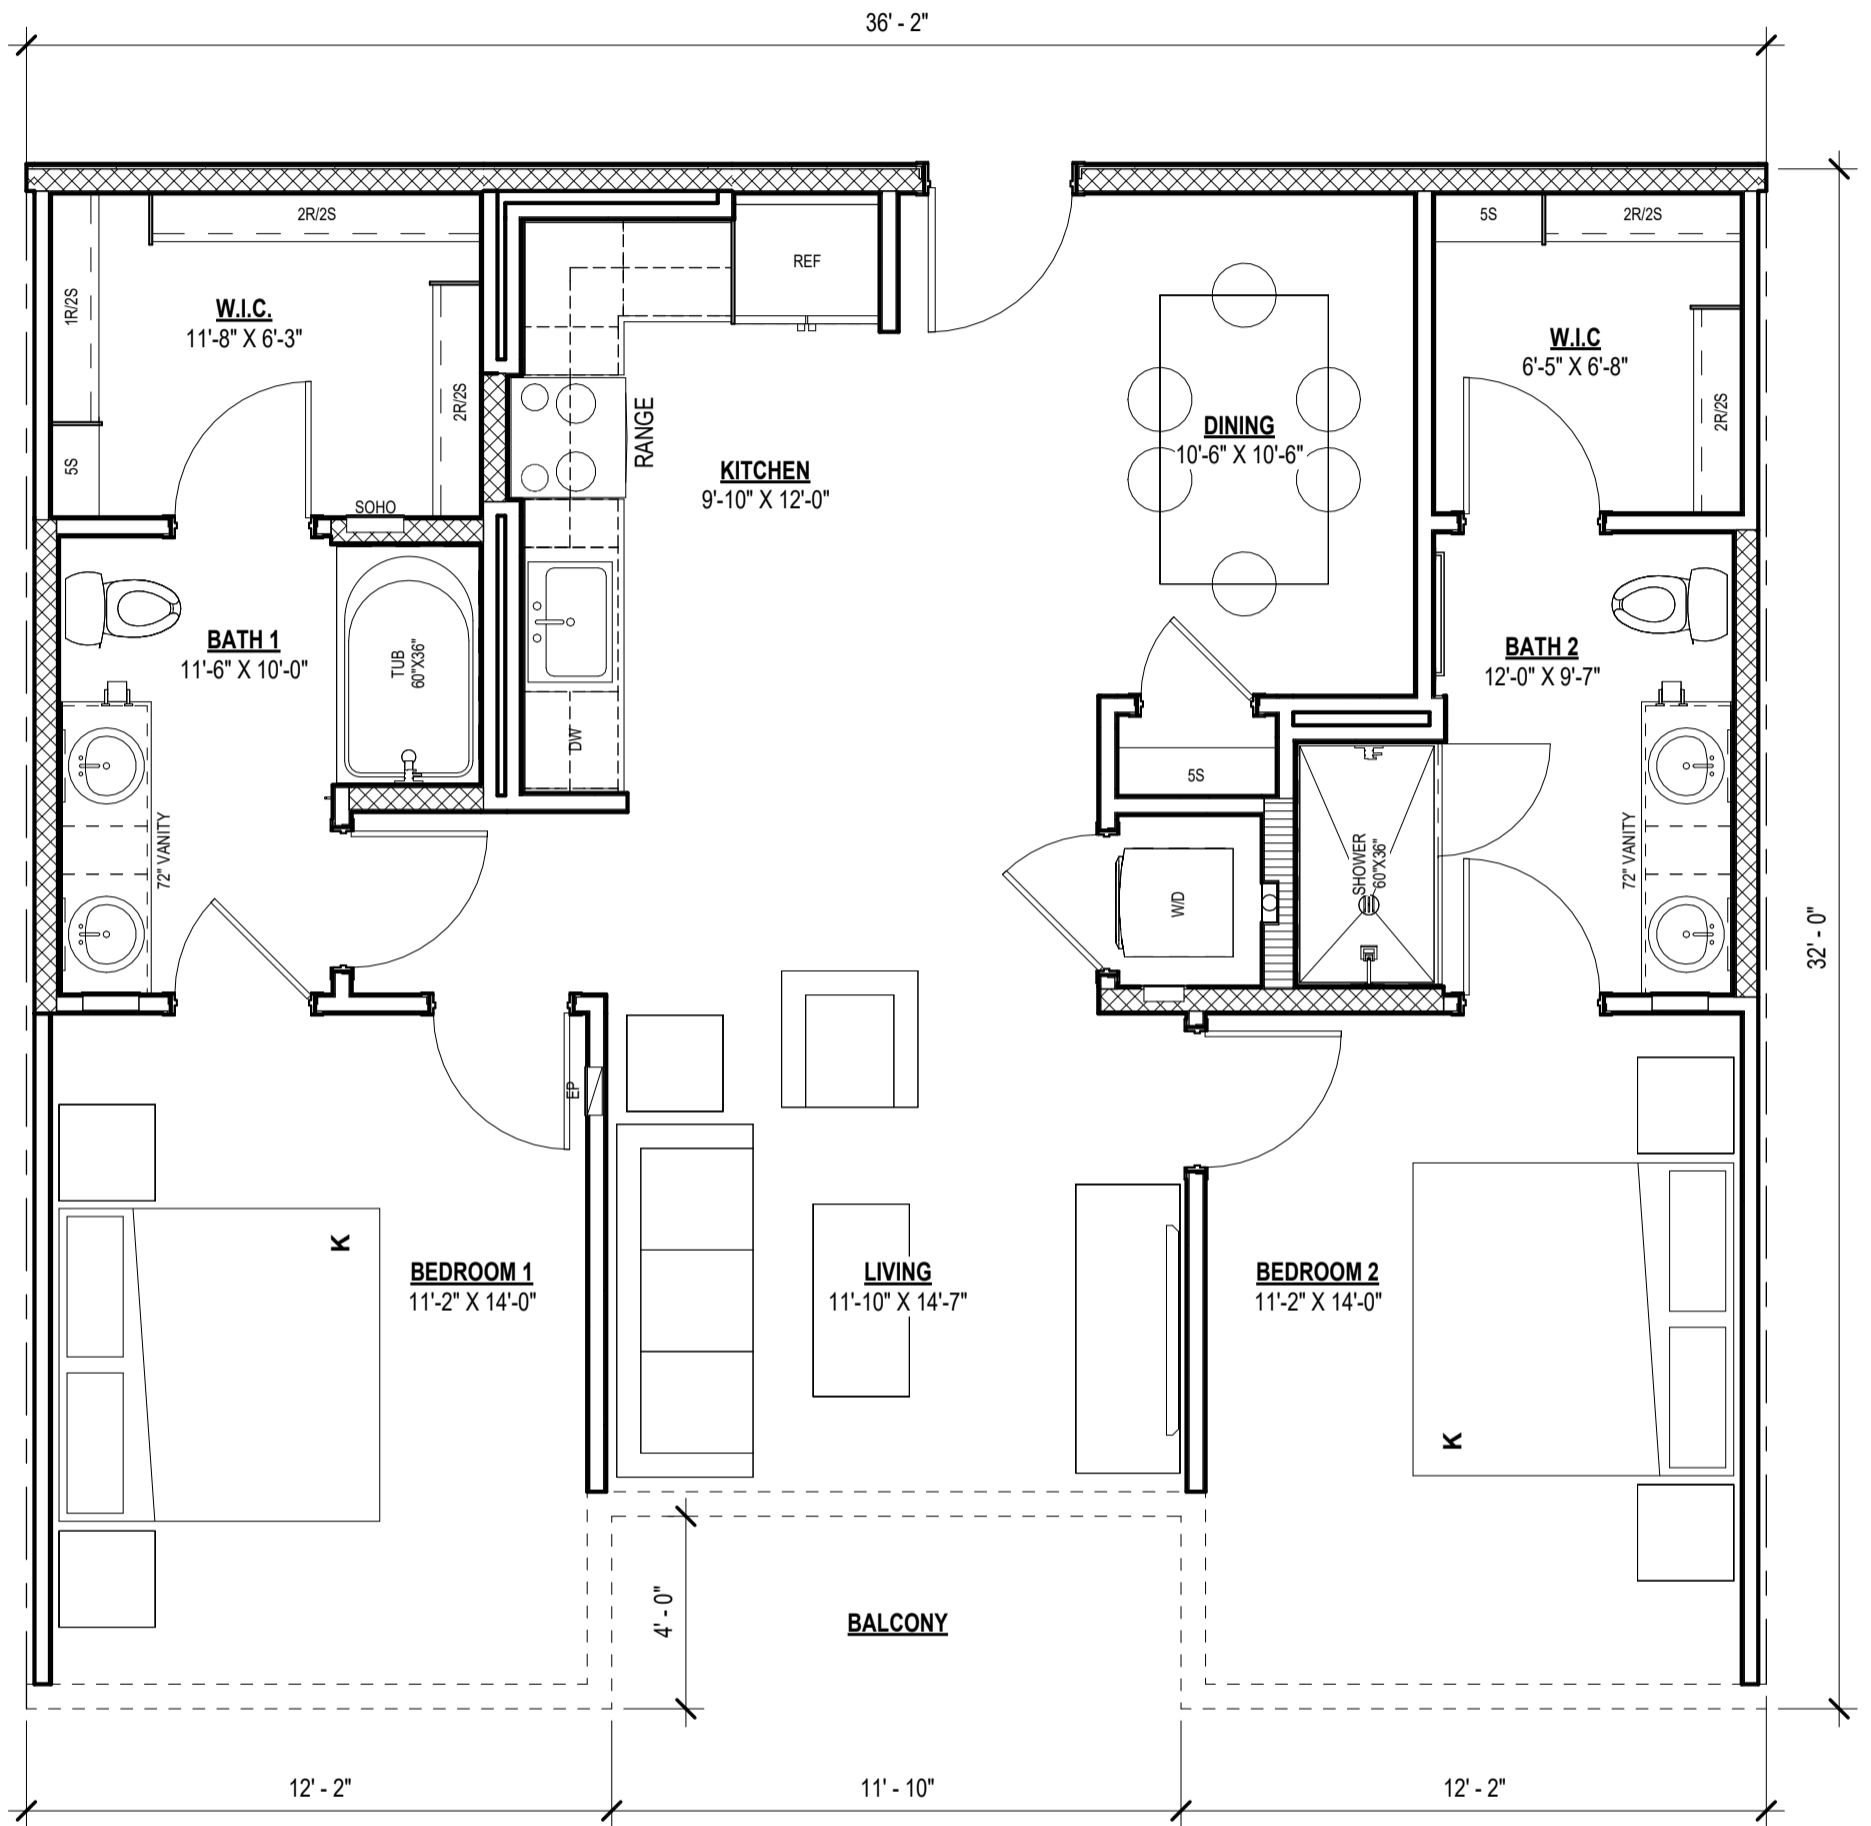

Project Name

UNIT PLAN B1

LIVING	1,028 SF
BALCONY	66 SF
1,094 SF	

SCALE: 1/4" = 1'-0"

Project Name

UNIT PLAN B2

LIVING	1,034 SF
BALCONY	60 SF
	1,094 SF

SCALE: 1/4" = 1'-0"

UNIT PLAN B2

LIVING	1,008 SF
BALCONY	49 SF
	1,057 SF

SCALE: 1/4" = 1'-0"

Project Name

UNIT PLAN B4

LIVING	976 SF
BALCONY	72 SF
1,048 SF	

SCALE: 1/4" = 1'-0"

Project Name

UNIT PLAN B6

LIVING	1,047 SF
BALCONY	94 SF
TOTAL	1,141 SF

SCALE: 1/4" = 1'-0"

Project Name

UNIT PLAN B1

LIVING	978 SF
BALCONY	77 SF
1,055 SF	

SCALE: 1/4" = 1'-0"

Project Name

UNIT PLAN B2

LIVING	1,087 SF
BALCONY	47 SF
1,135 SF	

SCALE: 1/4" = 1'-0"

Project Name

UNIT PLAN B2H

LIVING	1,087 SF
BALCONY	47 SF
	1,135 SF

SCALE: 1/4" = 1'-0"

Project Name