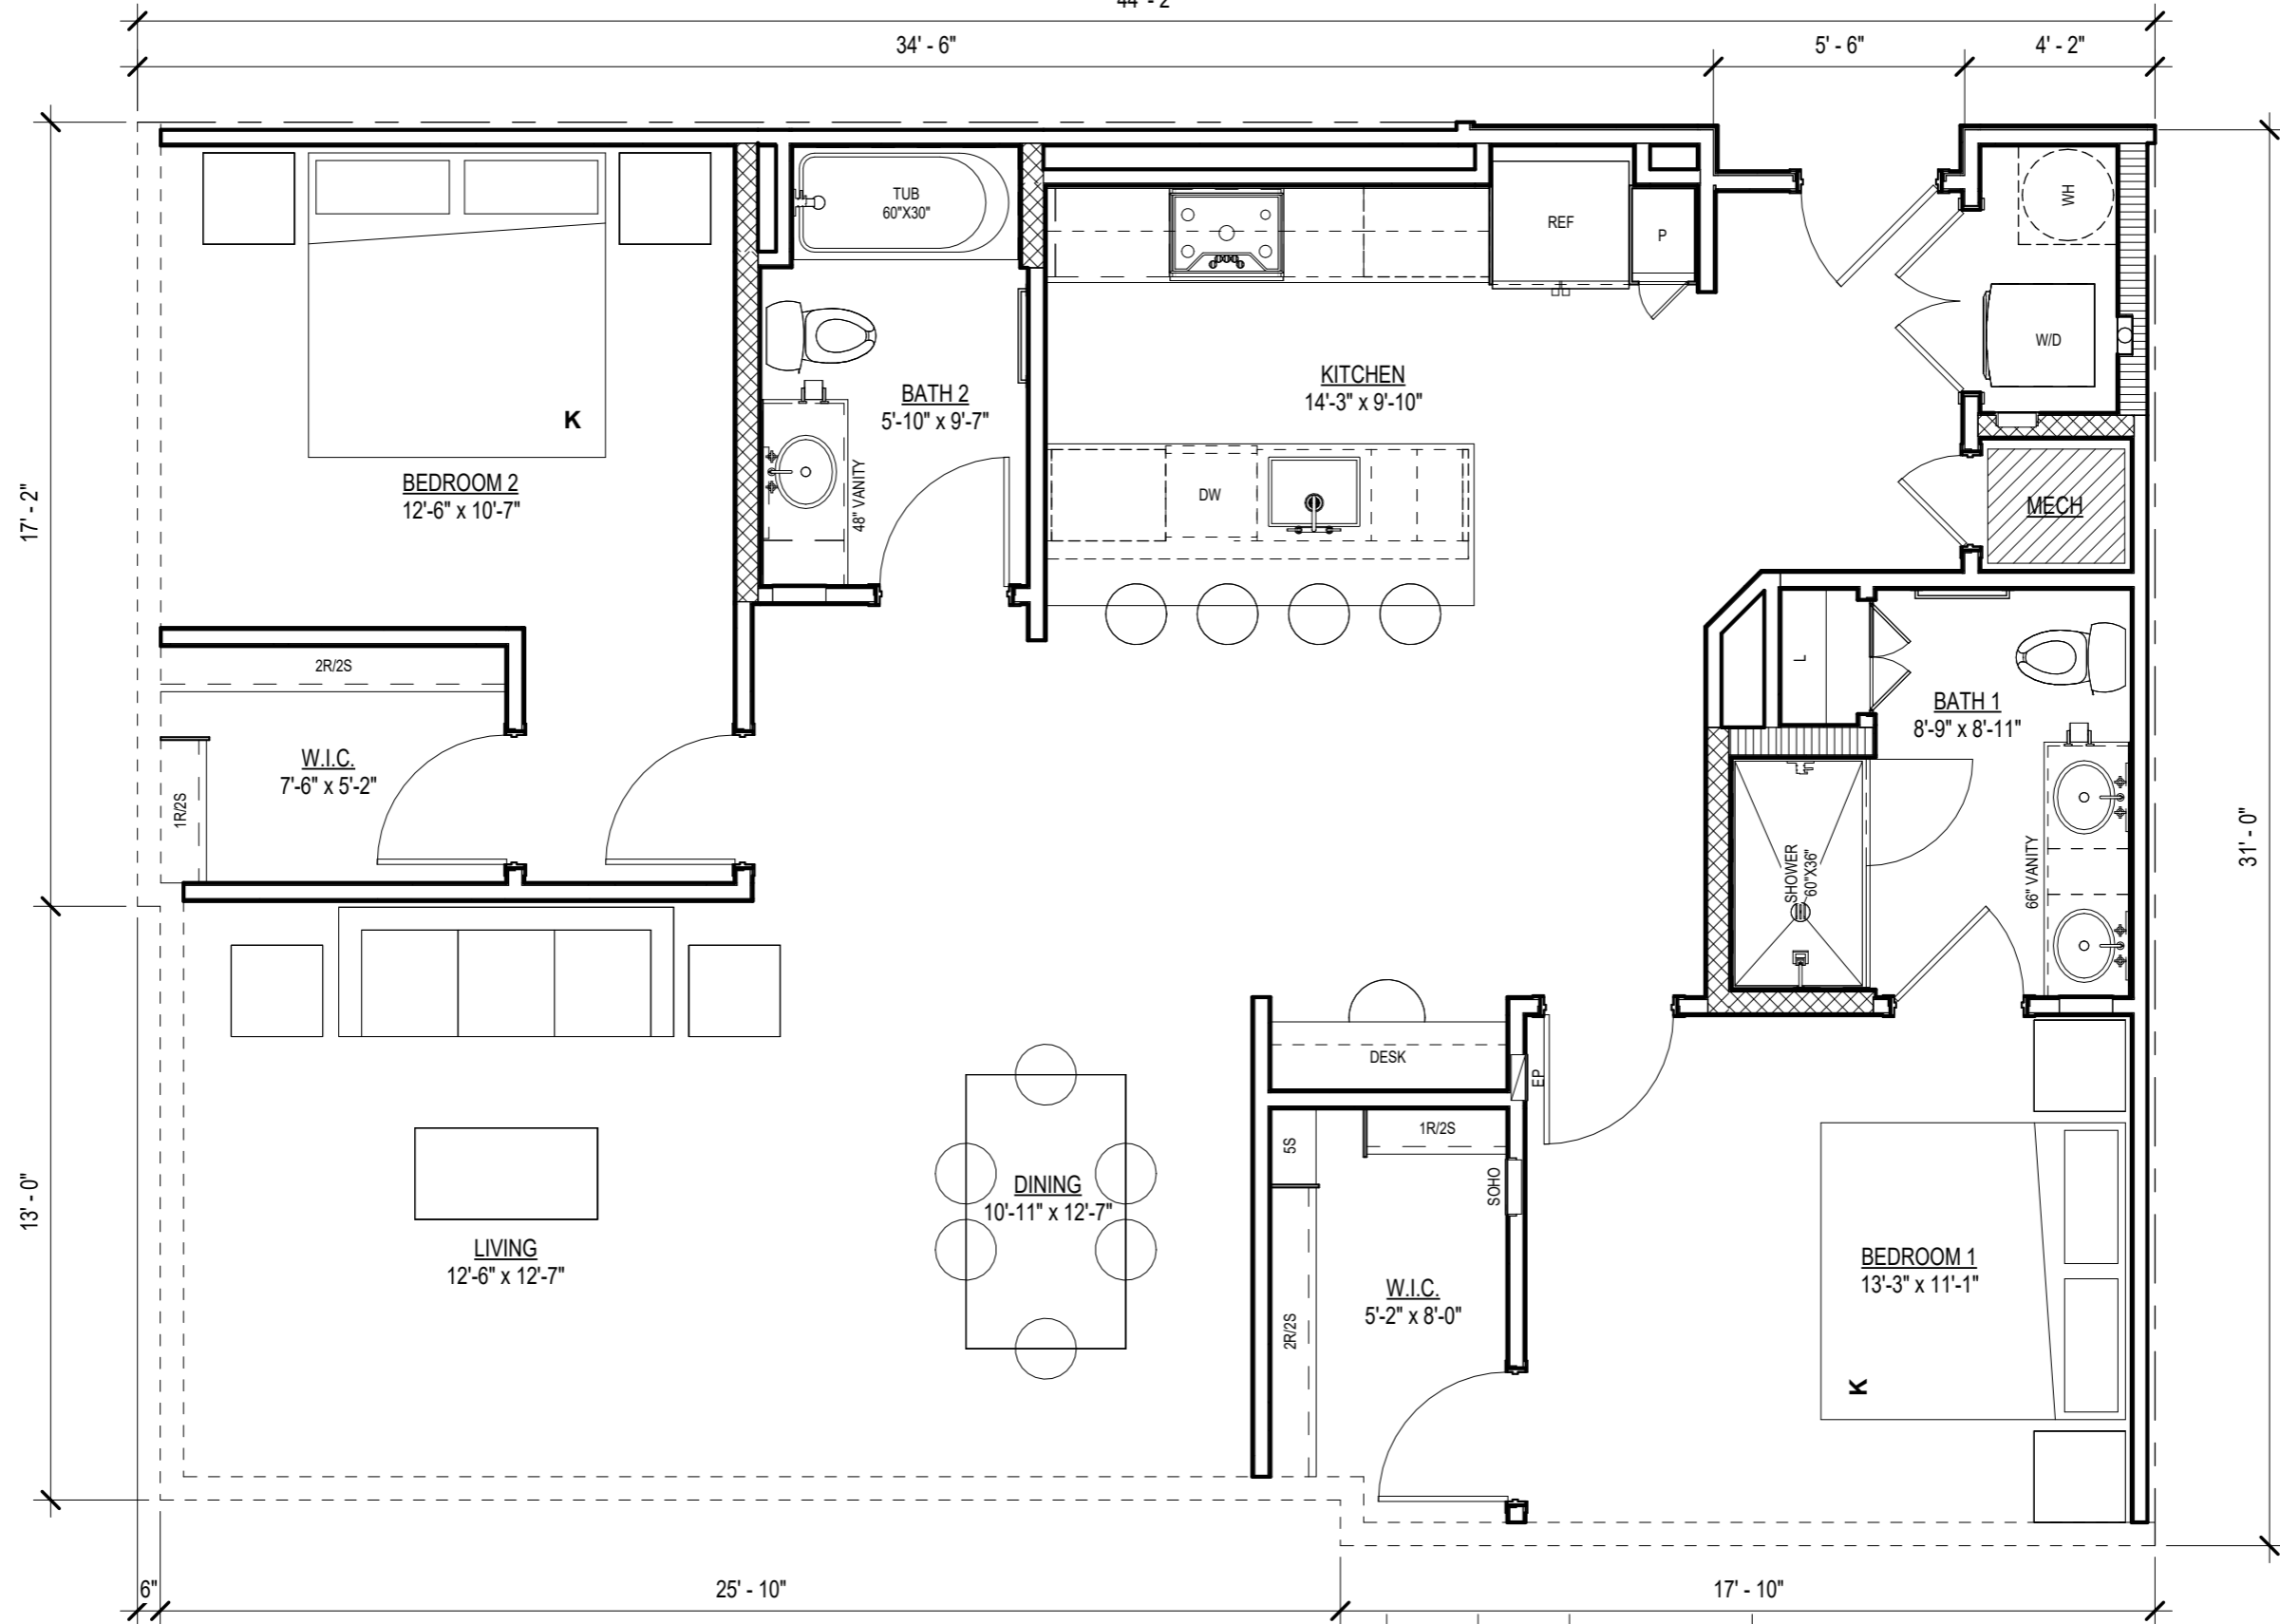

Project Name

UNIT PLAN B1

LIVING	1,028 SF
BALCONY	66 SF
1,094 SF	

SCALE: 1/4" = 1'-0"

Project Name

UNIT PLAN B2

LIVING	1,034 SF
BALCONY	60 SF
	1,094 SF

SCALE: 1/4" = 1'-0"

Project Name

UNIT PLAN B2H

LIVING	1,112 SF
	1,112 SF

Project Name

44' - 2"

UNIT PLAN B3

LIVING	1,298 SF
	1,298 SF

Project Name

UNIT PLAN B5

LIVING	1,214 SF
BALCONY	82 SF
	1,296 SF

SCALE: 1/4" = 1'-0"

Project Name

UNIT PLAN B5H

LIVING	1,214 SF
BALCONY	82 SF
	1,296 SF

SCALE: 1/4" = 1'-0"

Project Name

UNIT PLAN B7

LIVING	1,053 SF
BALCONY	56 SF
TOTAL	1,109 SF

SCALE: 1/4" = 1'-0"

Project Name

UNIT PLAN B1

LIVING	1,021 SF
BALCONY	71 SF
TOTAL	1,092 SF

SCALE: 1/4" = 1'-0"

Project Name